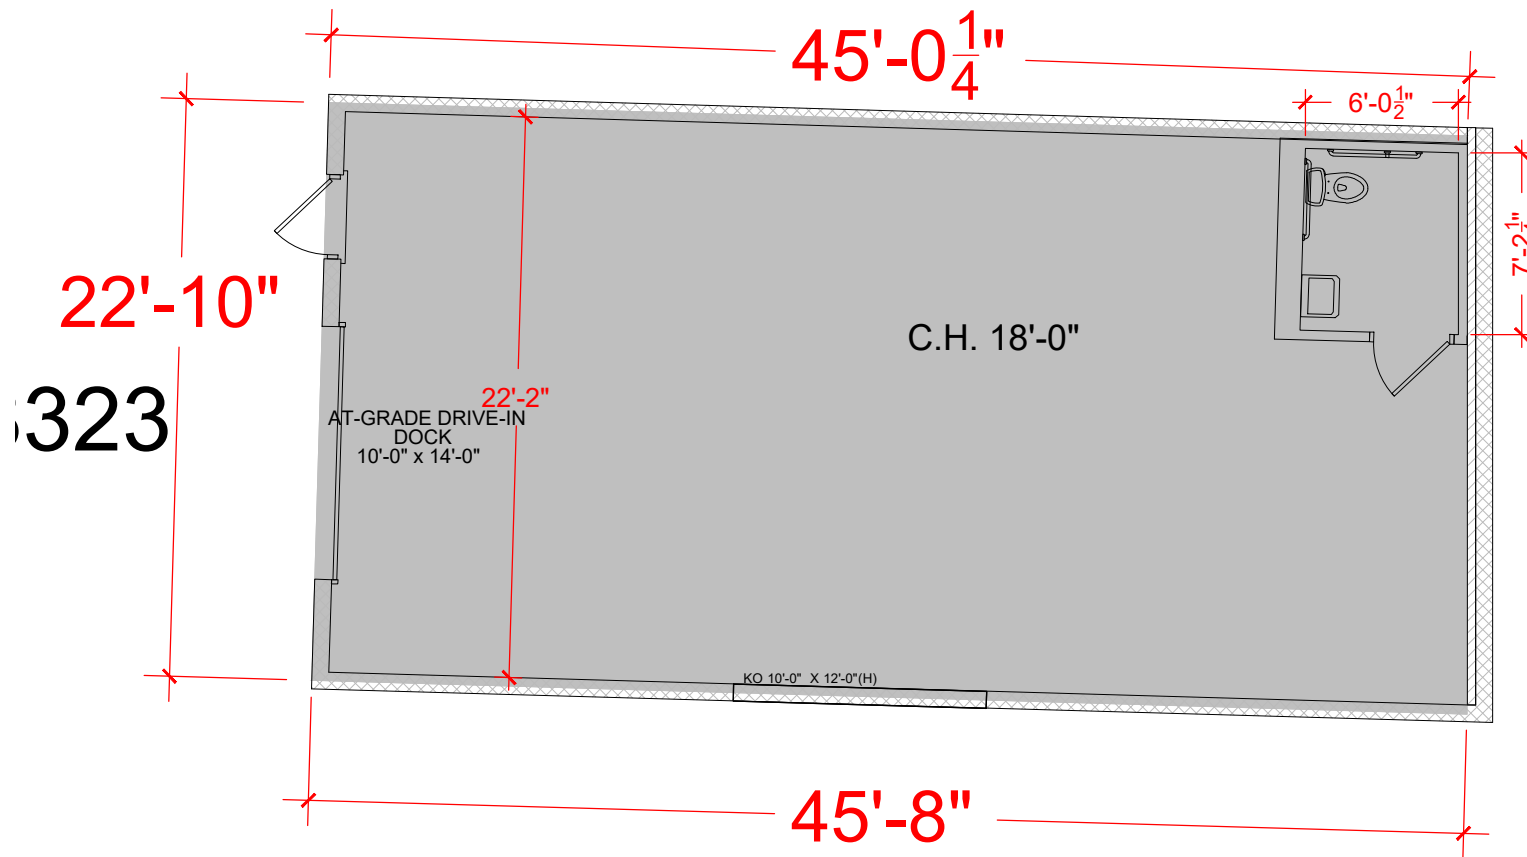

TOTAL SF AVAILABLE - 1,035 SF

OFFICE - 0,000 SF

WAREHOUSE - 1,035 SF

[Click to access 3D model](#)

Key Plan

Floor Plan