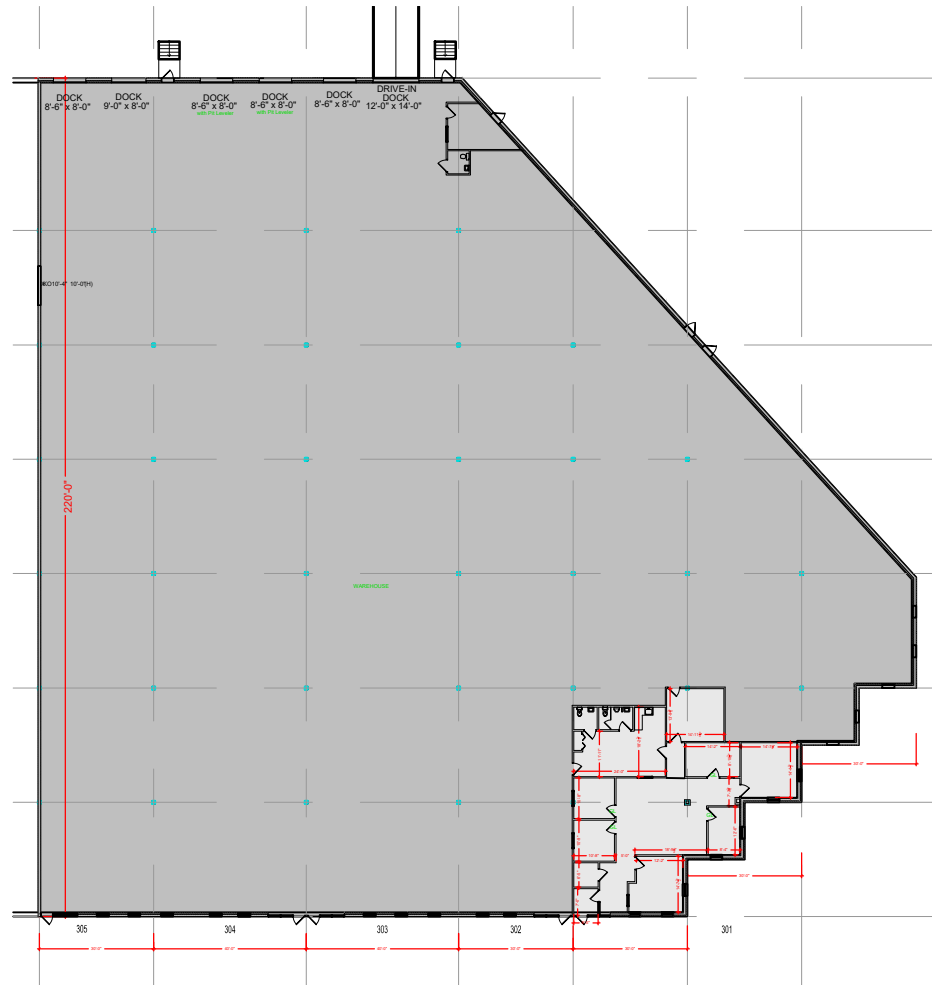

TOTAL SF AVAILABLE - 40,550 SF

OFFICE - 2,521 SF

WAREHOUSE SF - 38,029 SF

[Click to access 3D model](#)

Key Plan

Floor Plan