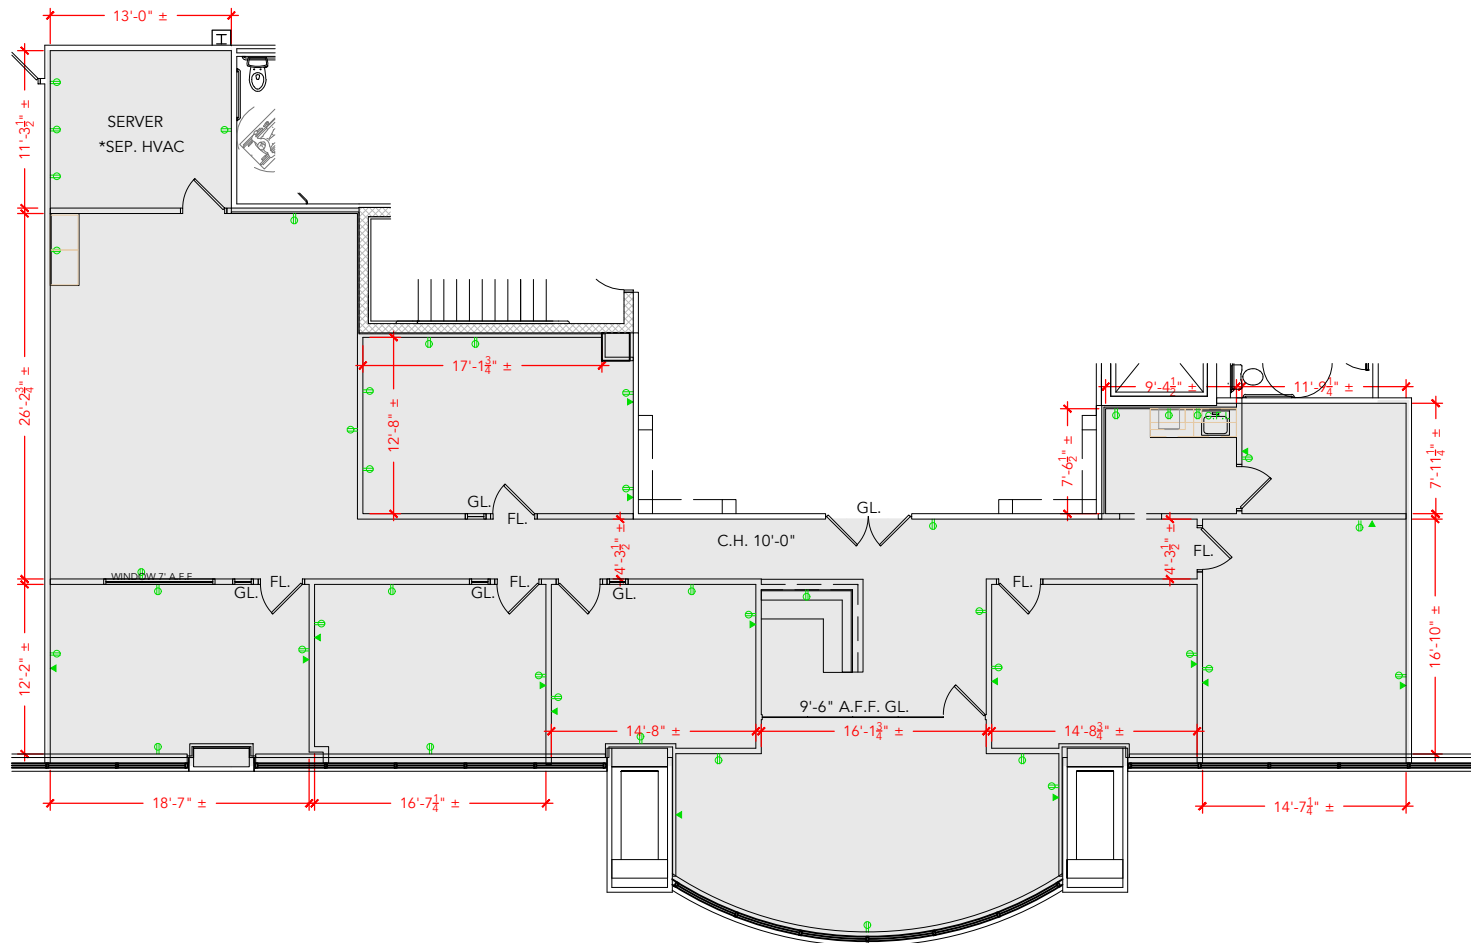

TOTAL SF AVAILABLE - 3,506 RSF(12%)

[Click to access 3D model](#)

Key Plan

Floor Plan