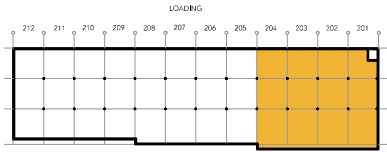

TOTAL SF AVAILABLE - 11,872 SF

OFFICE - 8,272 SF

WAREHOUSE - 3,600 SF

[Click to access 3D model](#)

Key Plan

Floor Plan