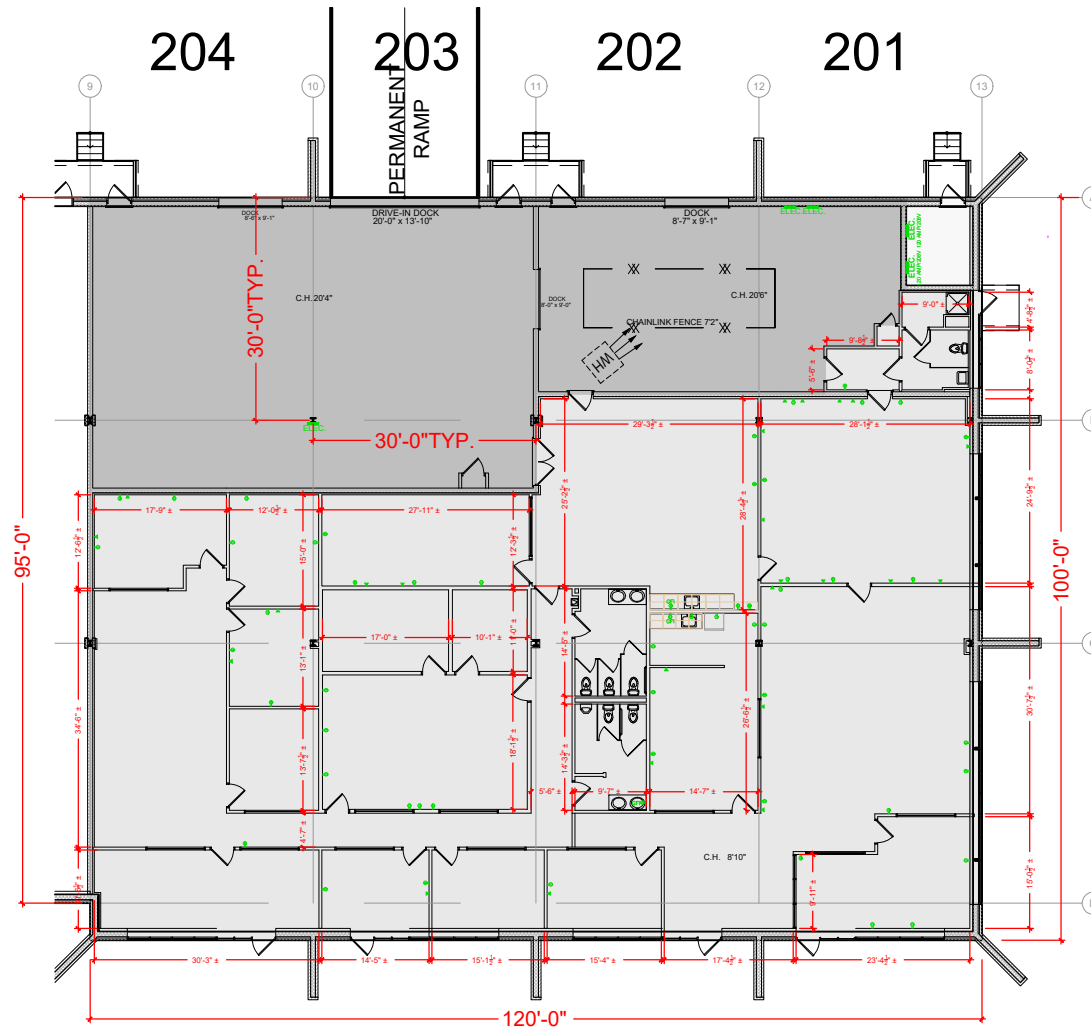

TOTAL SF AVAILABLE - 11,872 SF

OFFICE - 8,272 SF

WAREHOUSE - 3,600 SF

[Click to access 3D model](#)

Key Plan

Floor Plan