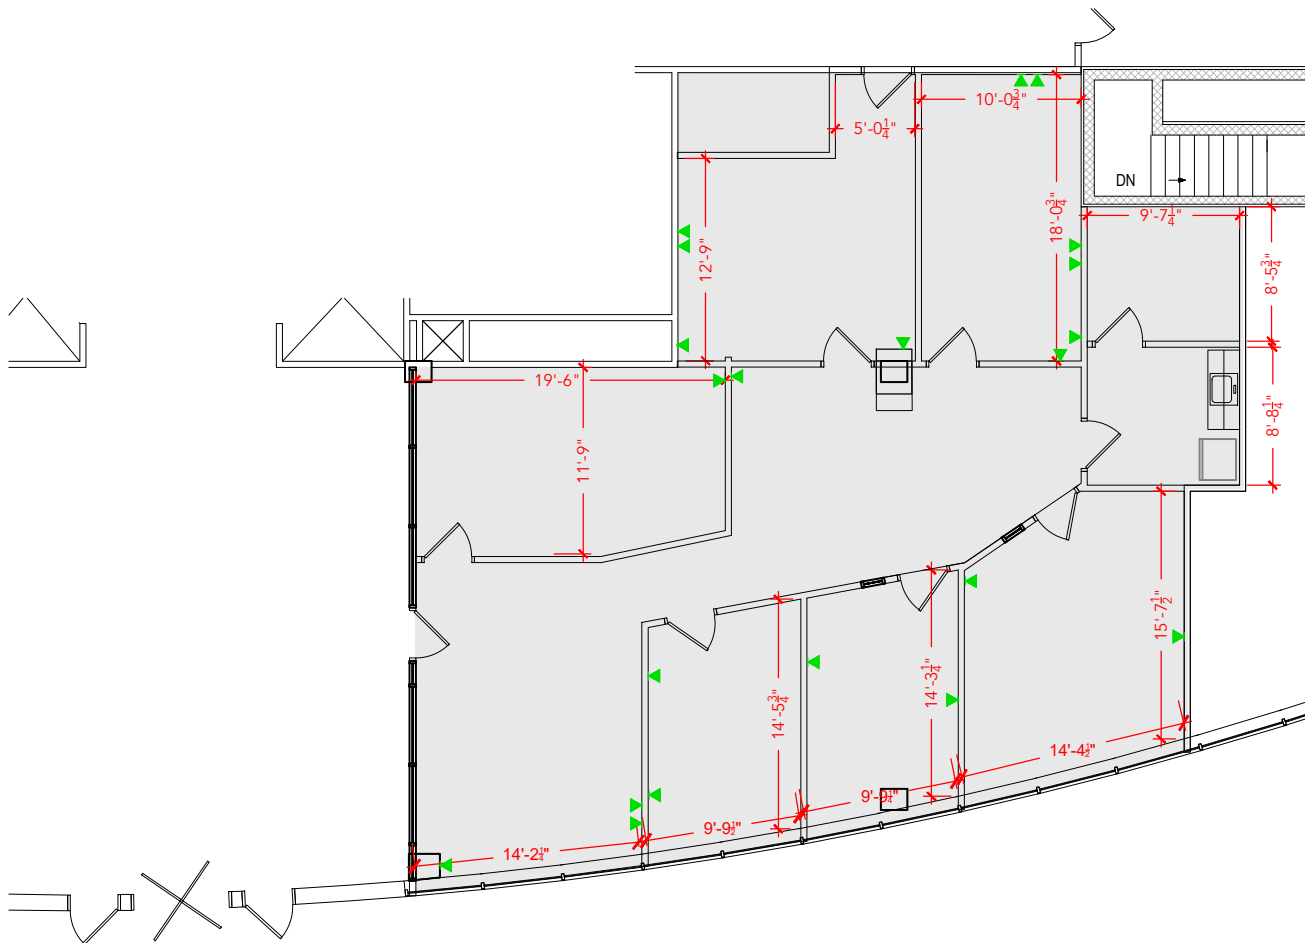

TOTAL SF AVAILABLE - 2,301 RSF(16%)

[Click to access 3D model](#)

Key Plan

Floor Plan