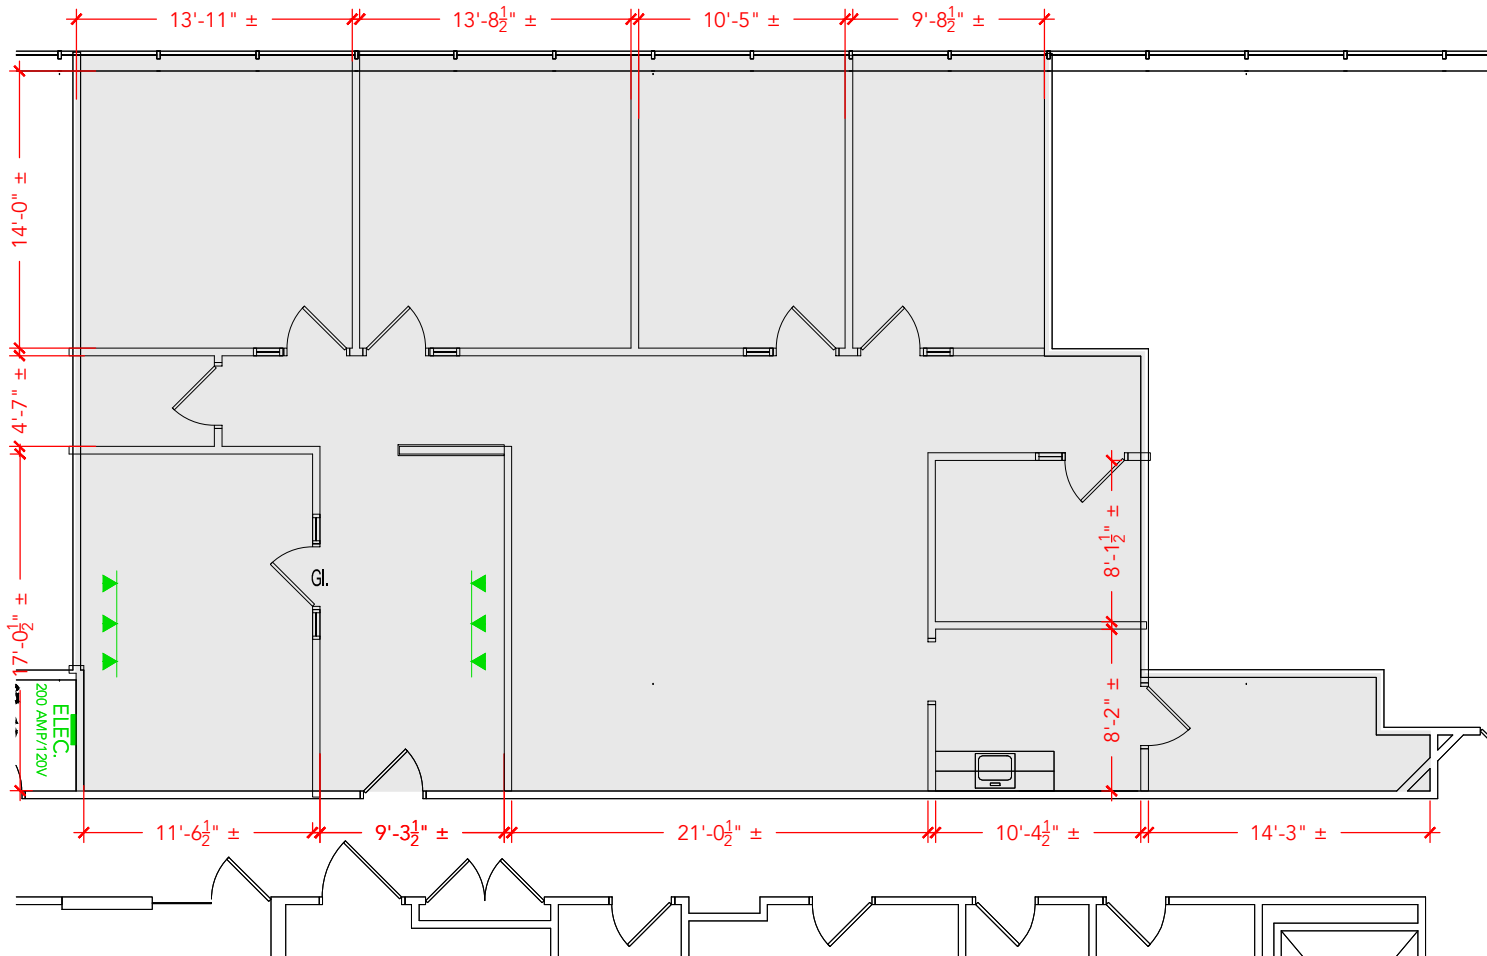

TOTAL SF AVAILABLE - 2,337 RSF(16%)

[Click to access 3D model](#)

Key Plan

Floor Plan