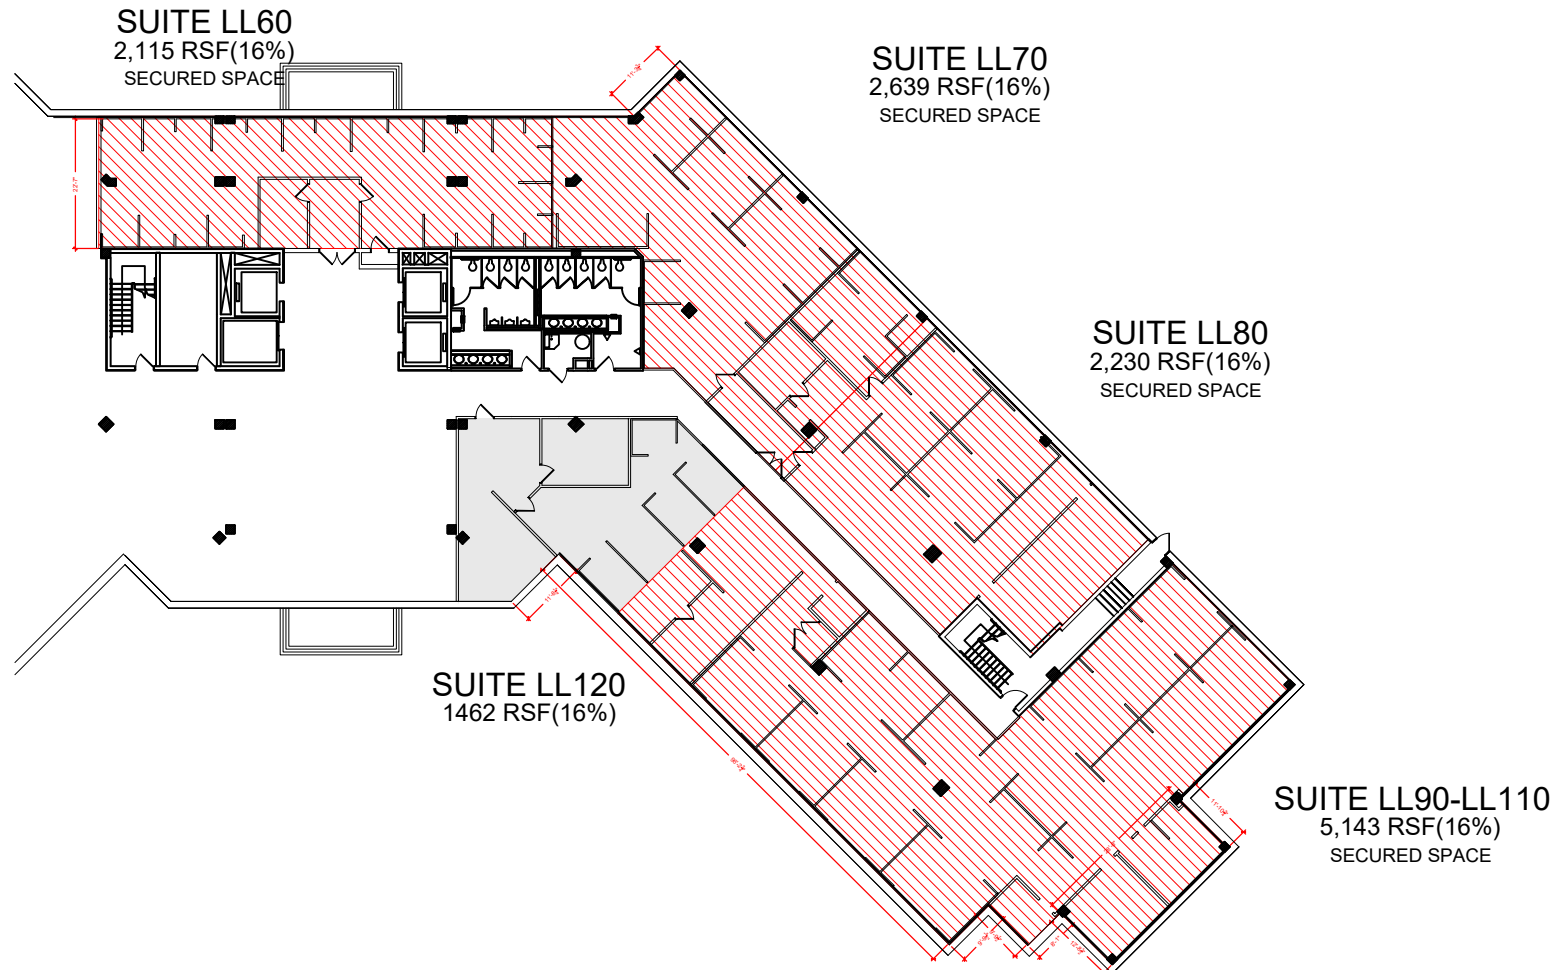

TOTAL SF AVAILABLE - 13,589 RSF(16%)

[Click to access 3D model](#)

Key Plan

Floor Plan