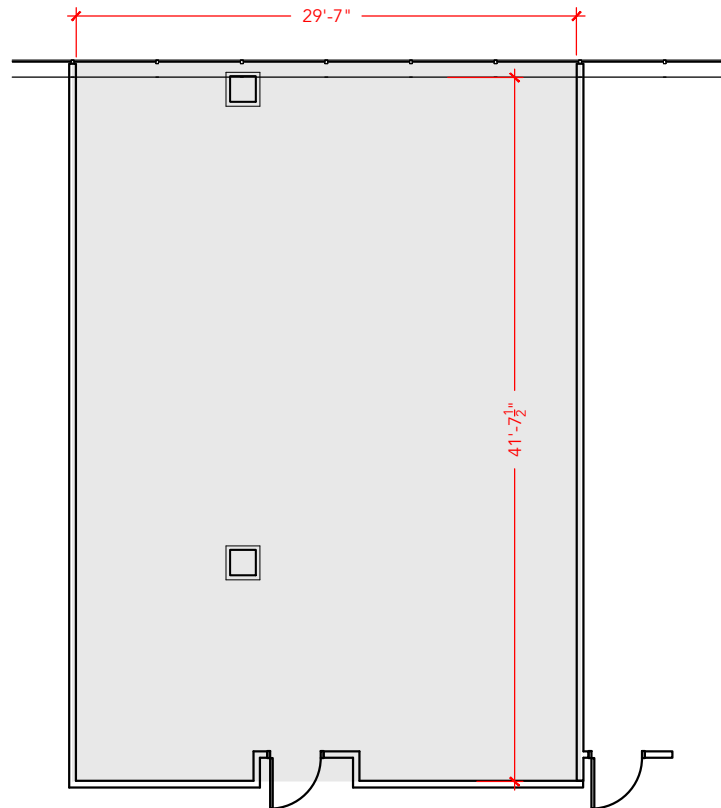

TOTAL SF AVAILABLE - 1,479 RSF(16%)

Key Plan

[Click to access 3D model](#)

Floor Plan