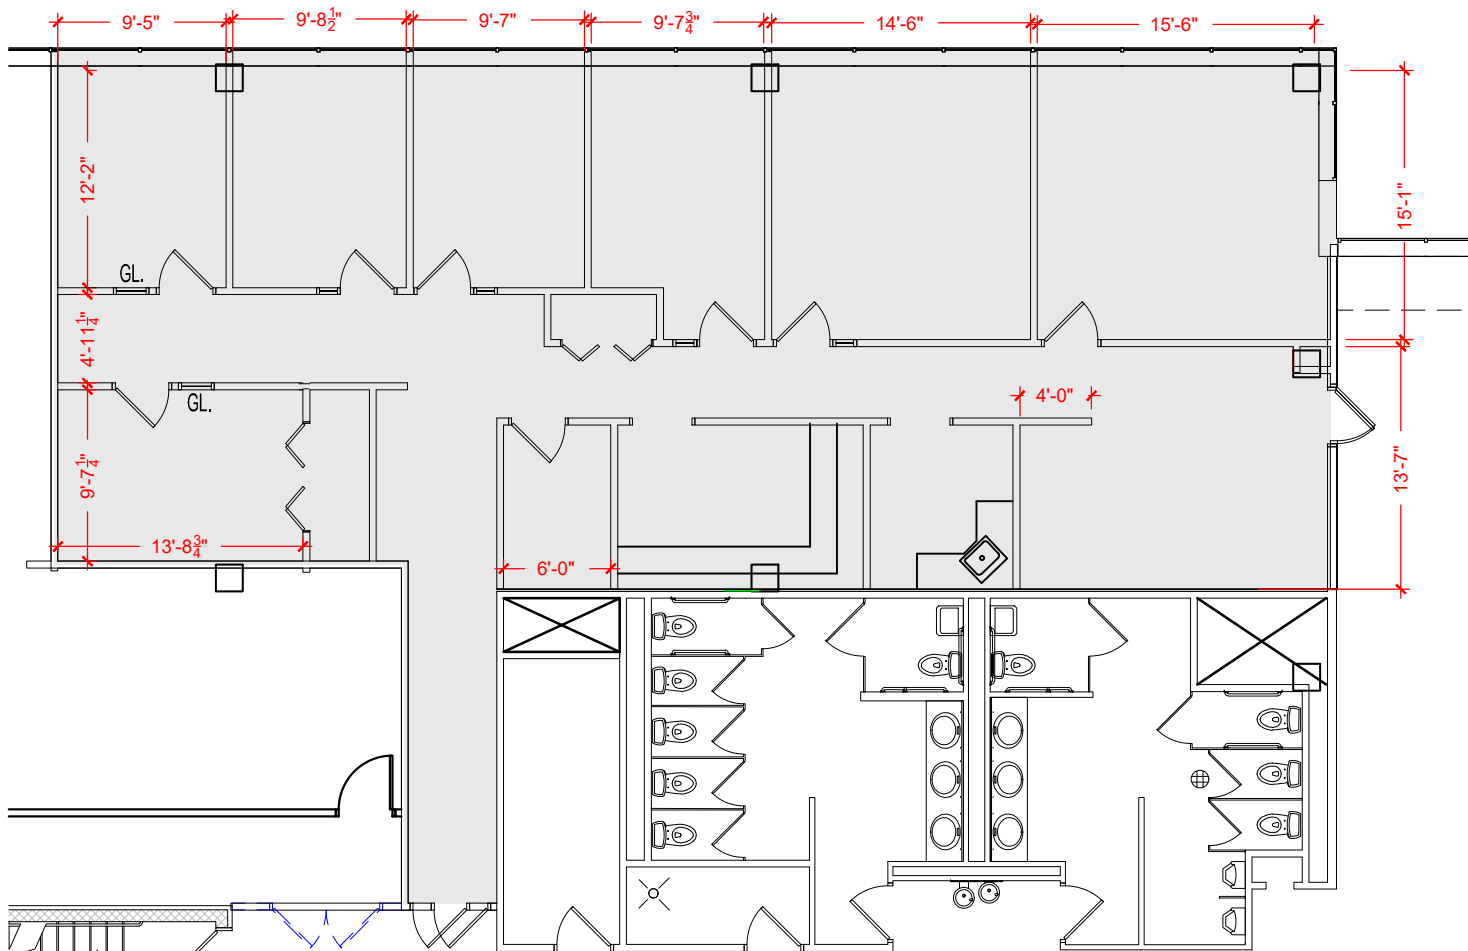

TOTAL SF AVAILABLE - 2,579 RSF (16%)

Key Plan

[Click to access 3D model](#)

Floor Plan