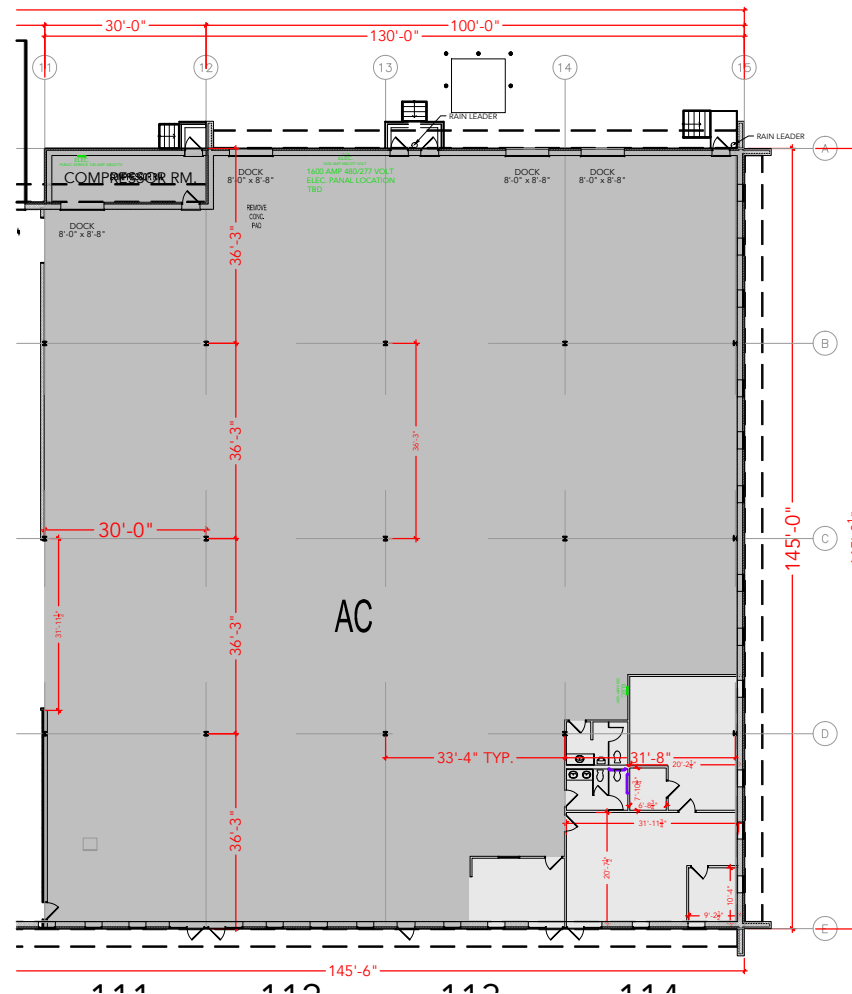

TOTAL SF AVAILABLE - 18,850 SF

OFFICE - 1,719 SF

WAREHOUSE SF - 17,131 SF

[Click to access 3D model](#)

Key Plan

111 112 113 114

Floor Plan

TOTAL SF AVAILABLE - 33,748 SF

OFFICE - 5,908 SF
WAREHOUSE SF - 27,840 SF

[Click to access 3D model](#)
2,780 SF MEZZANINE NOT INCLUDED IN TOTALS

Key Plan

Floor Plan