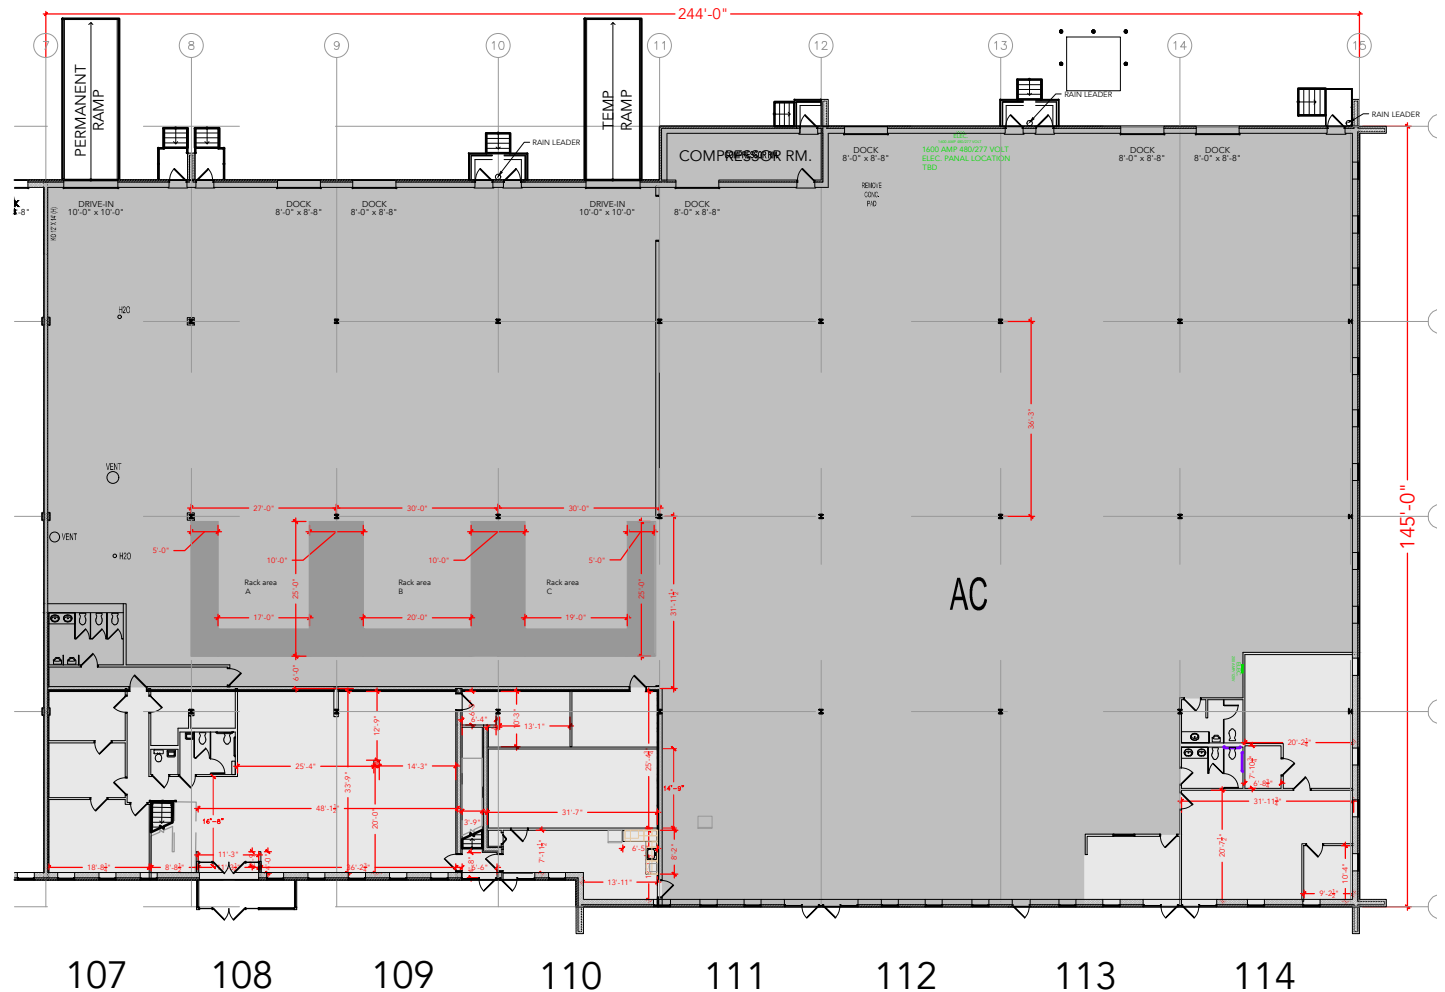

TOTAL SF AVAILABLE - 18,850 SF

OFFICE - 1,719 SF

WAREHOUSE SF - 17,131 SF

[Click to access 3D model](#)

Key Plan

111 112 113 114

Floor Plan

TOTAL SF AVAILABLE - 33,748 SF

OFFICE - 5,908 SF
WAREHOUSE SF - 27,840 SF

[Click to access 3D model](#)
2,780 SF MEZZANINE NOT INCLUDED IN TOTALS

Key Plan

Floor Plan