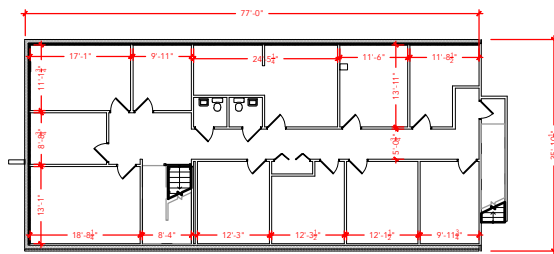

TOTAL SF AVAILABLE - 18,850 SF

OFFICE - 1,719 SF

WAREHOUSE SF - 17,131 SF

[Click to access 3D model](#)

Key Plan

111 112 113 114

Floor Plan

TOTAL SF AVAILABLE - 33,748 SF

OFFICE - 5,908 SF
WAREHOUSE SF - 27,840 SF

[Click to access 3D model](#)
2,780 SF MEZZANINE NOT INCLUDED IN TOTALS

Key Plan

Floor Plan