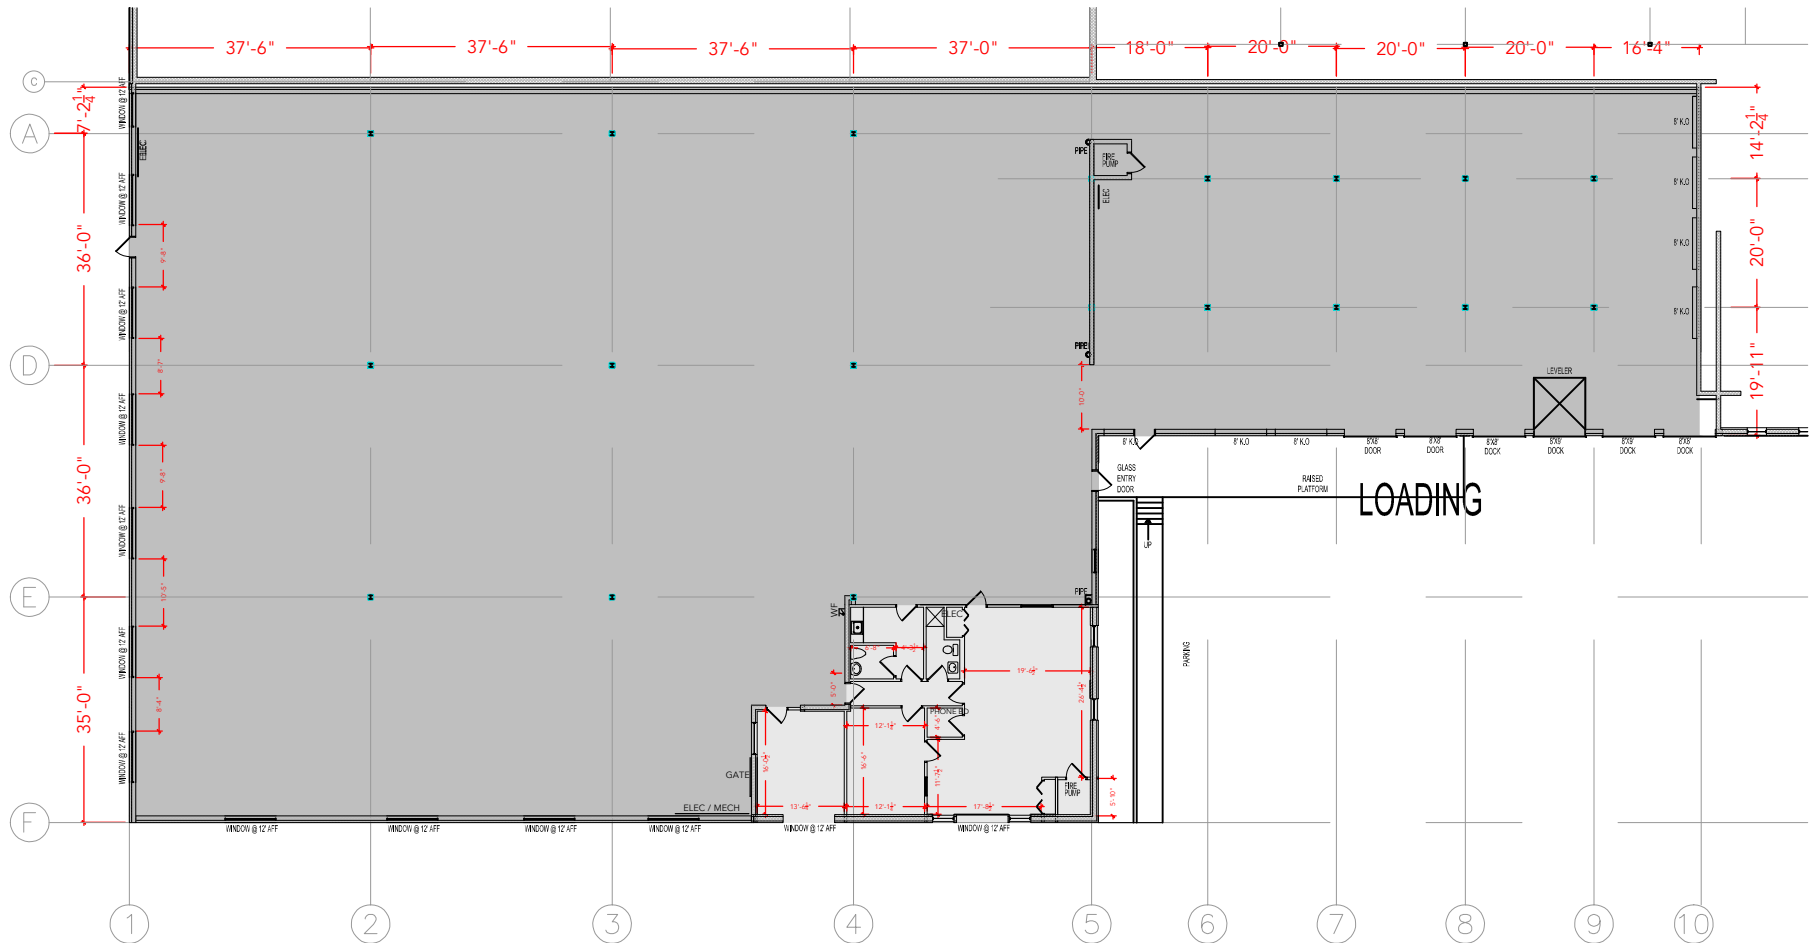

TOTAL SF AVAILABLE -22,258 SF

OFFICE - 1,570 SF
WAREHOUSE SF - 20,688 SF

[Click to access 3D model](#)

Key Plan

Floor Plan