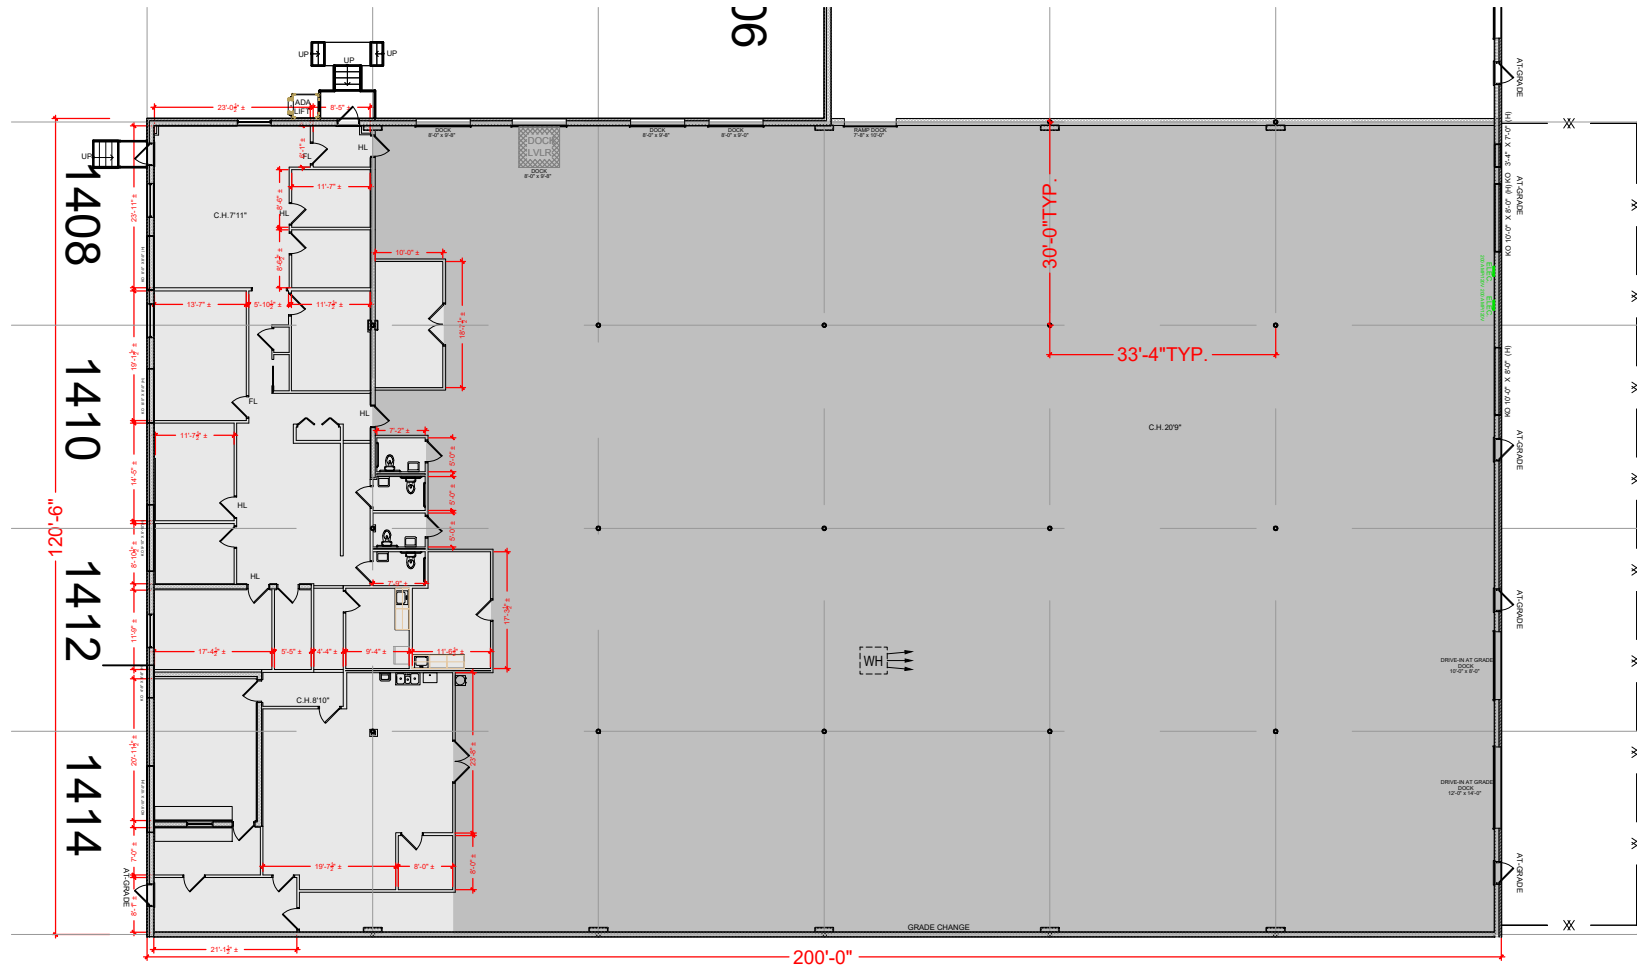

TOTAL SF AVAILABLE - 24,000 SF

OFFICE - 5,125 SF

WAREHOUSE - 18,875 SF

[Click to access 3D model](#)

Key Plan

Floor Plan