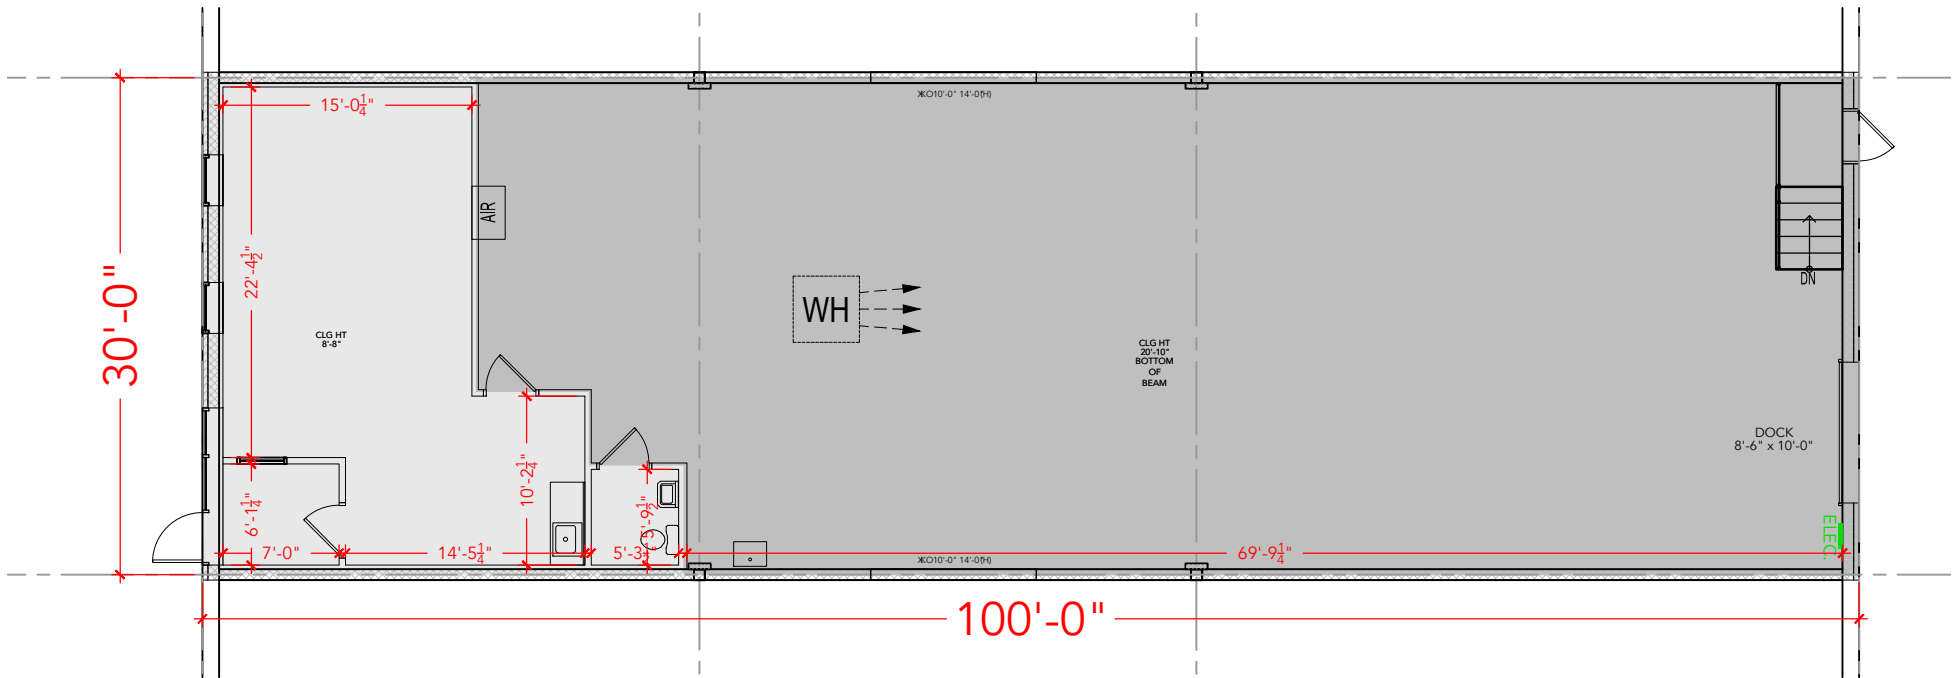

TOTAL SF AVAILABLE - 3,000 SF

OFFICE - 606 SF

WAREHOUSE - 2,394 SF

[Click to access 3D model](#)

Key Plan

Floor Plan