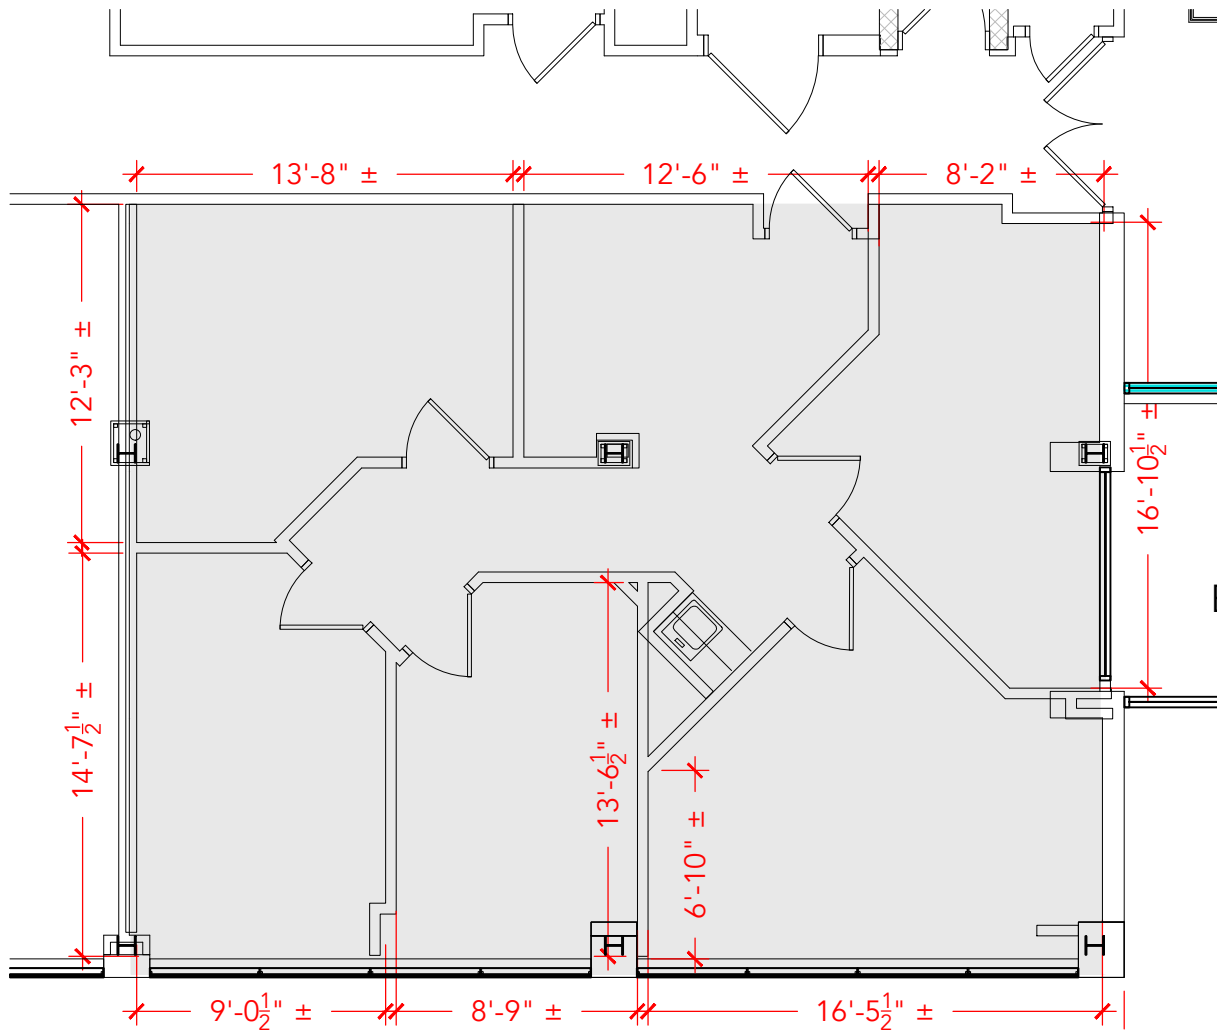

TOTAL SF AVAILABLE - 1,131 RSF (12.6%)

Key Plan

[Click to access 3D model](#)

Floor Plan