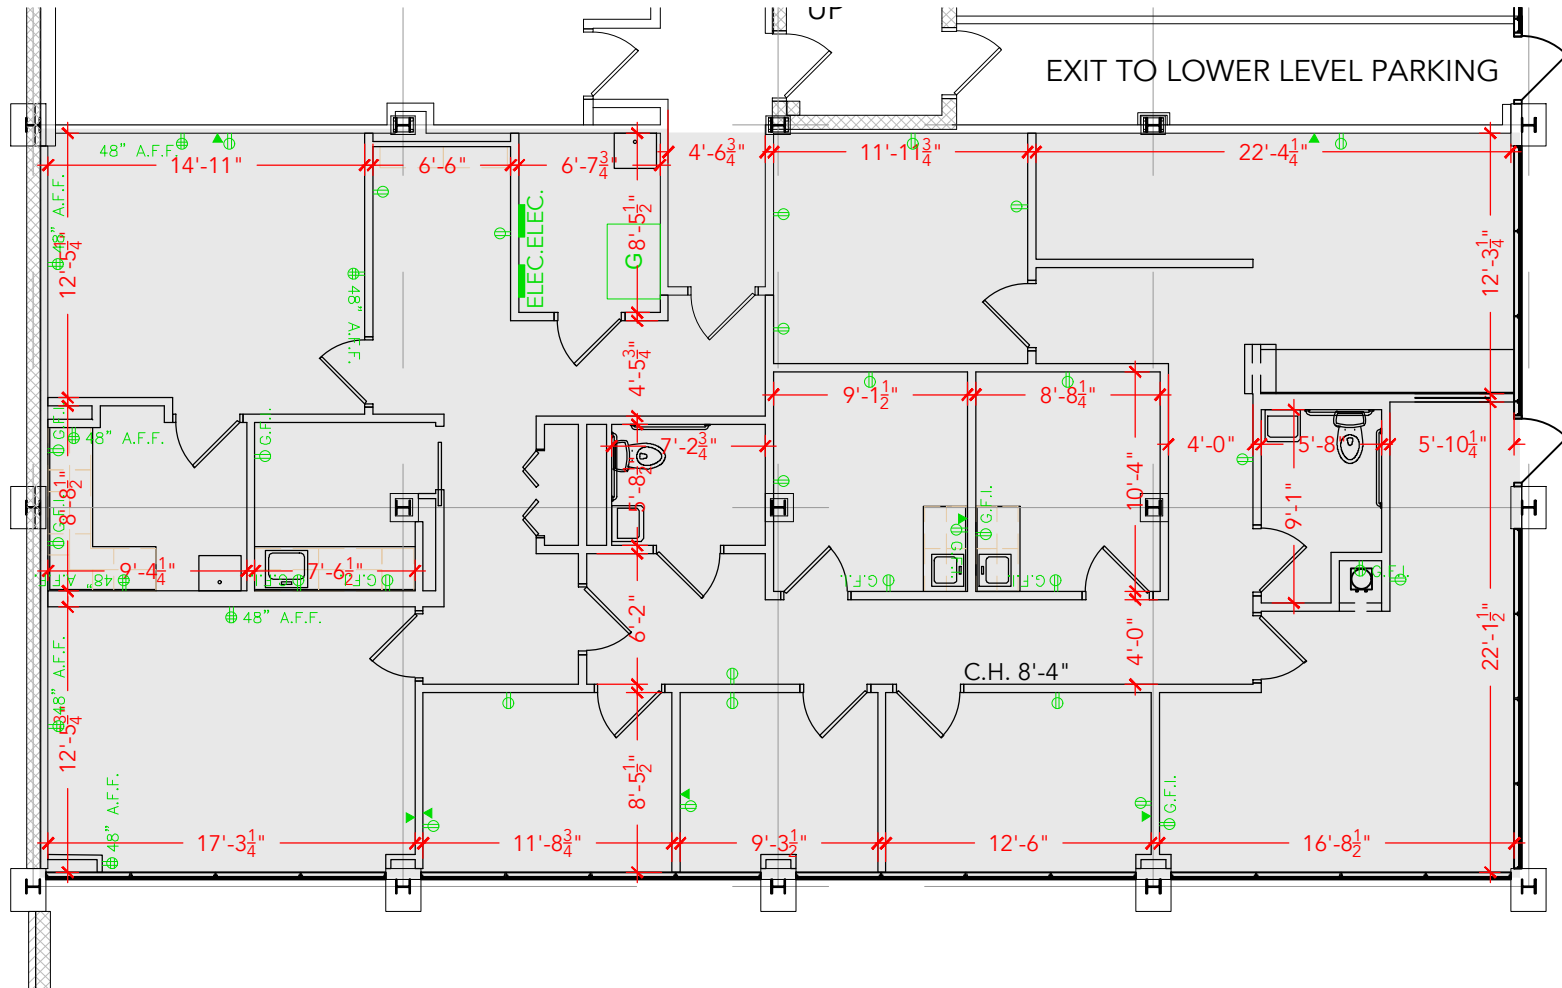

TOTAL SF AVAILABLE - 2,752 RSF(12.6%)

[Click to access 3D model](#)

Key Plan

Floor Plan