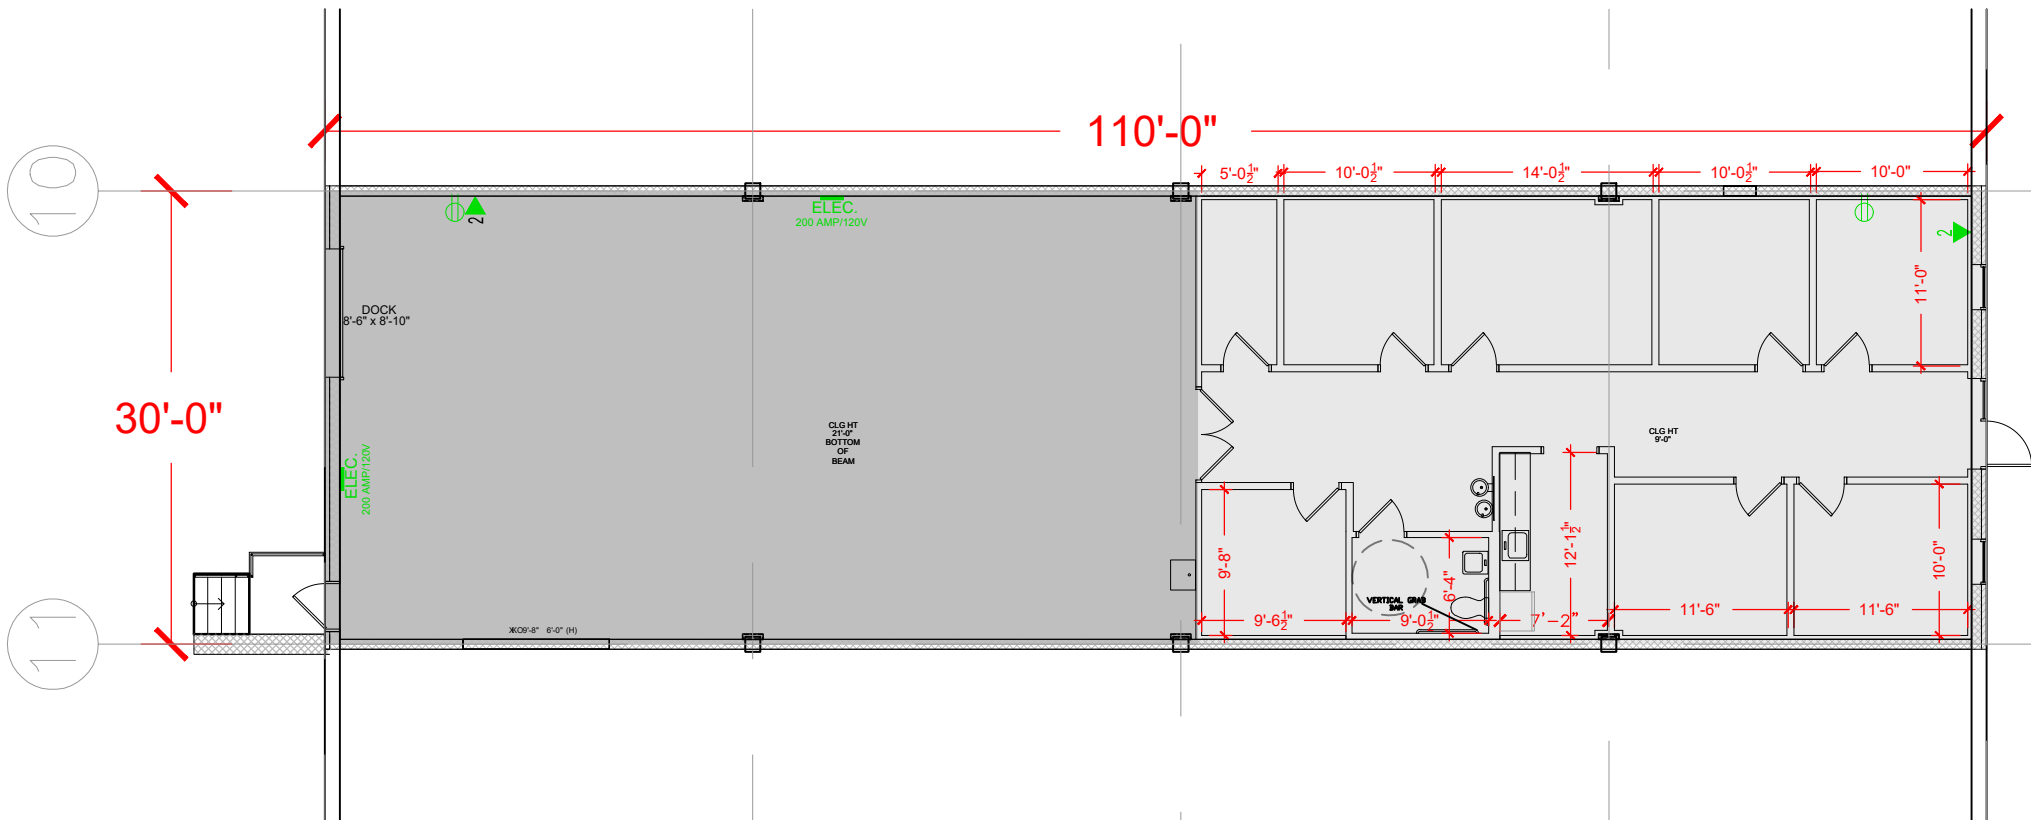

TOTAL SF AVAILABLE -3,300 SF

OFFICE - 1,564 SF

WAREHOUSE SF - 1,736 SF

[Click to access 3D model](#)

Key Plan

Floor Plan