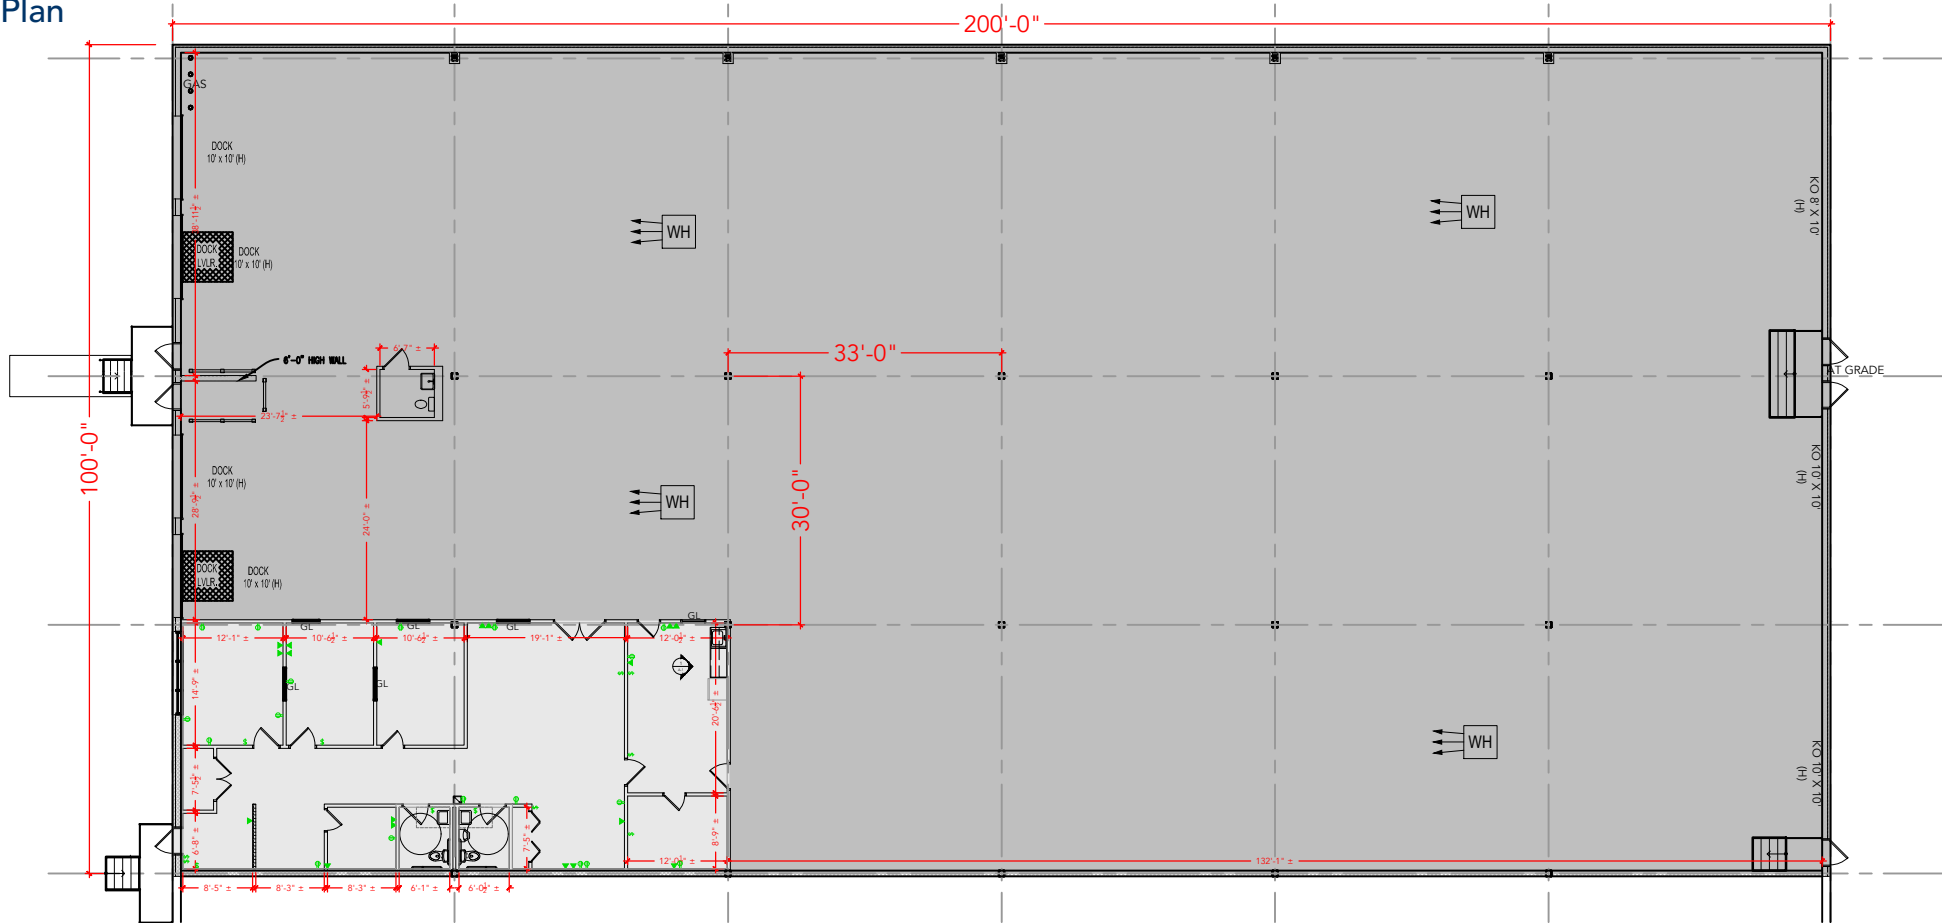

**TOTAL SF AVAILABLE -20,000 SF**

**OFFICE - 2,042 SF**

**WAREHOUSE - 17,958 SF**

[Click to access 3D model](#)

Key Plan

Floor Plan