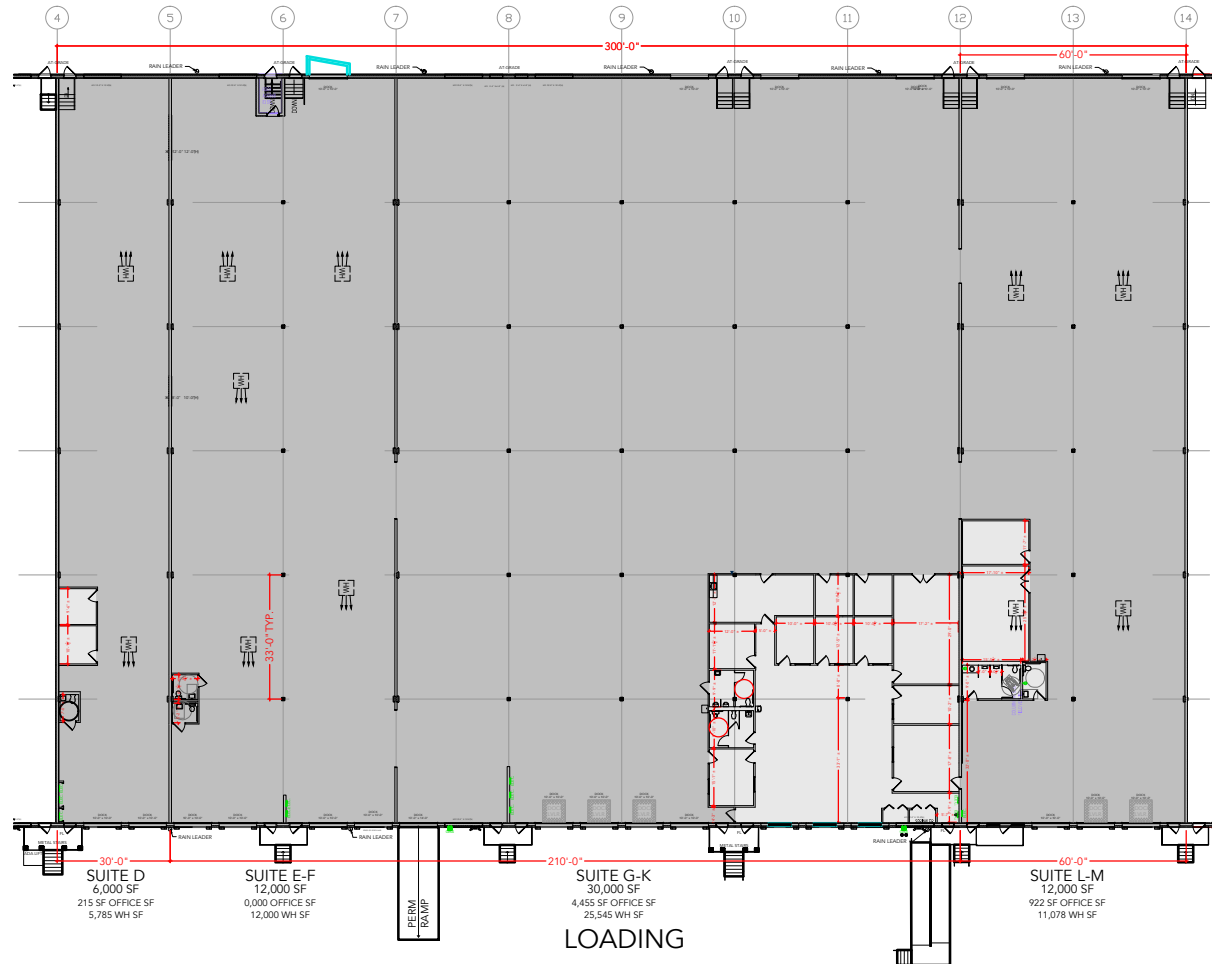

TOTAL SF AVAILABLE - 60,000 SF

OFFICE - 54,407 SF

WAREHOUSE - 5,593 SF

[Click to access 3D model](#)

Key Plan

Floor Plan