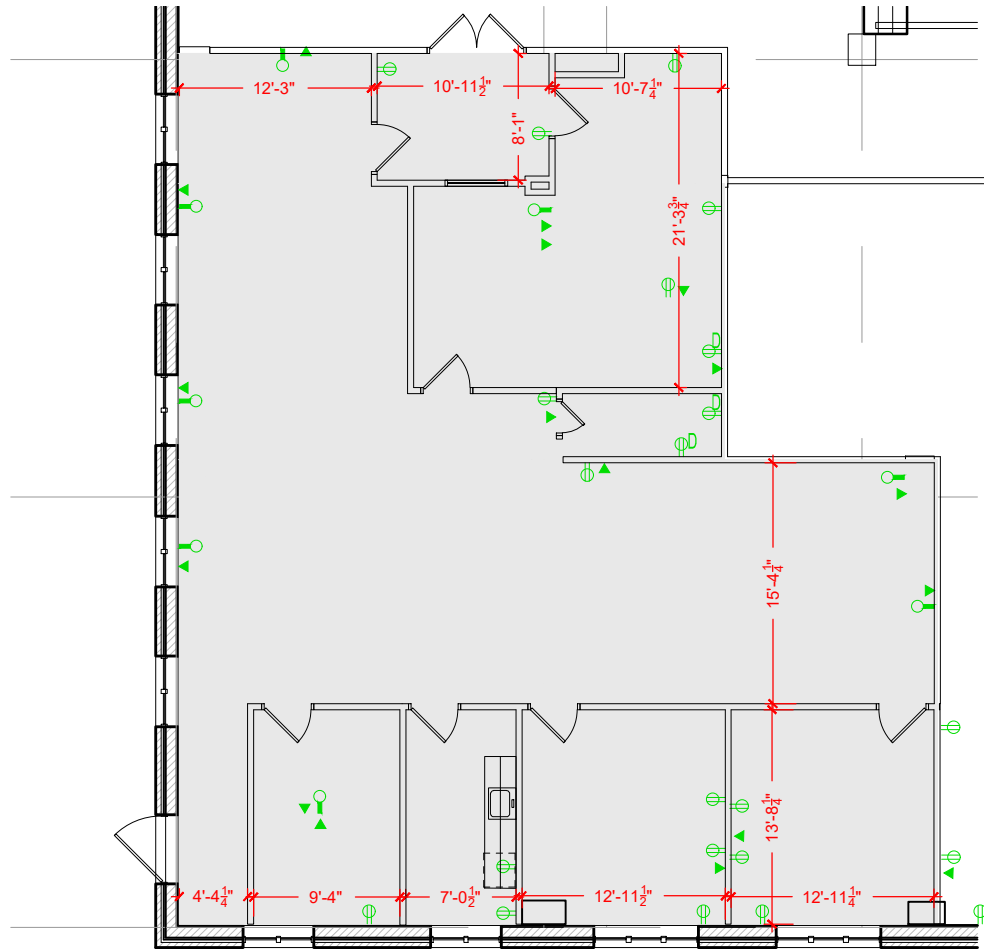

TOTAL SF AVAILABLE - 2,611 SF

[Click to access 3D model](#)

Key Plan

## Floor Plan