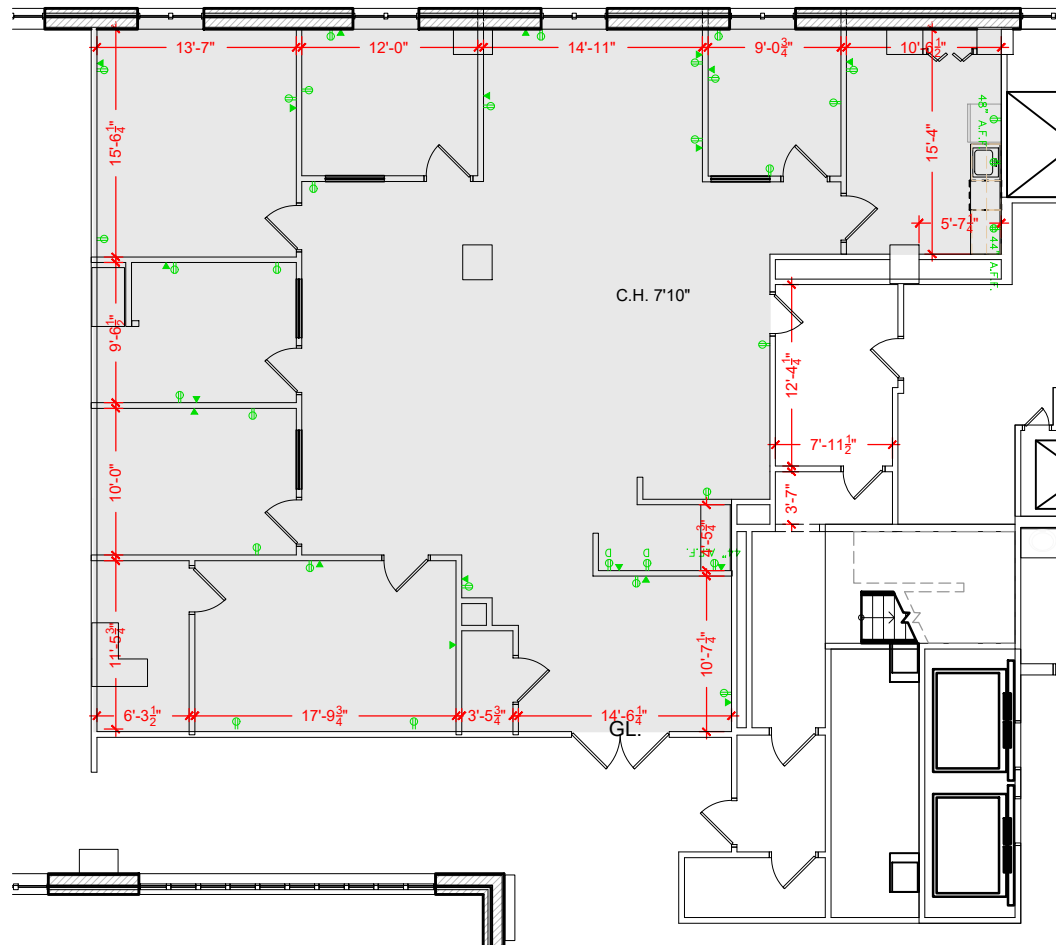

TOTAL SF AVAILABLE - 2,710 RSF (12%)

[Click to access 3D model](#)

Key Plan

Floor Plan