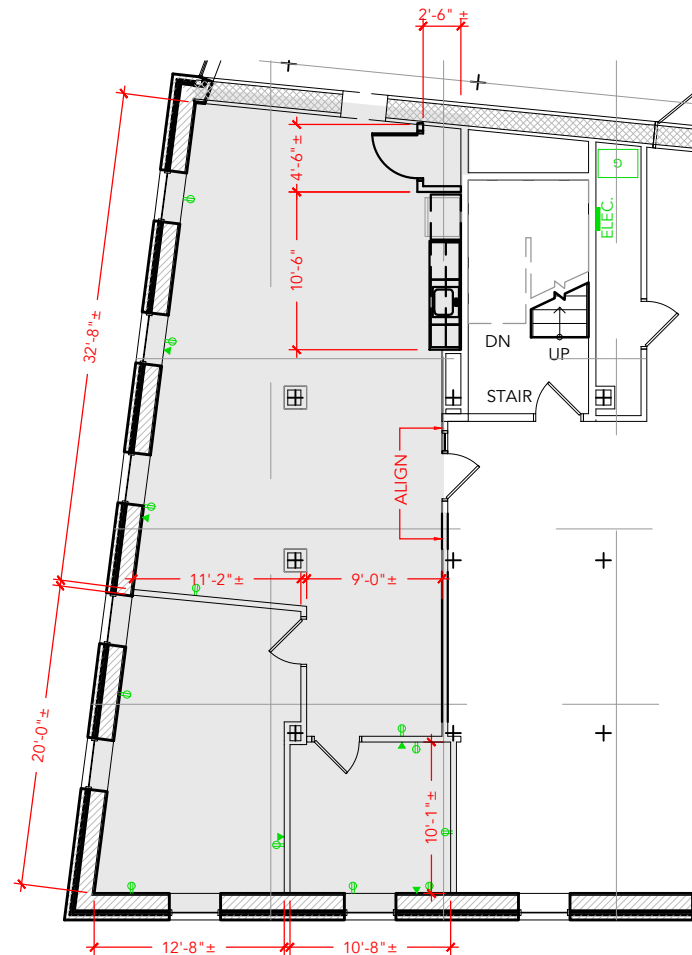

TOTAL SF AVAILABLE - 1,235 RSF(12%)

[Click to access 3D model](#)

Key Plan

Floor Plan