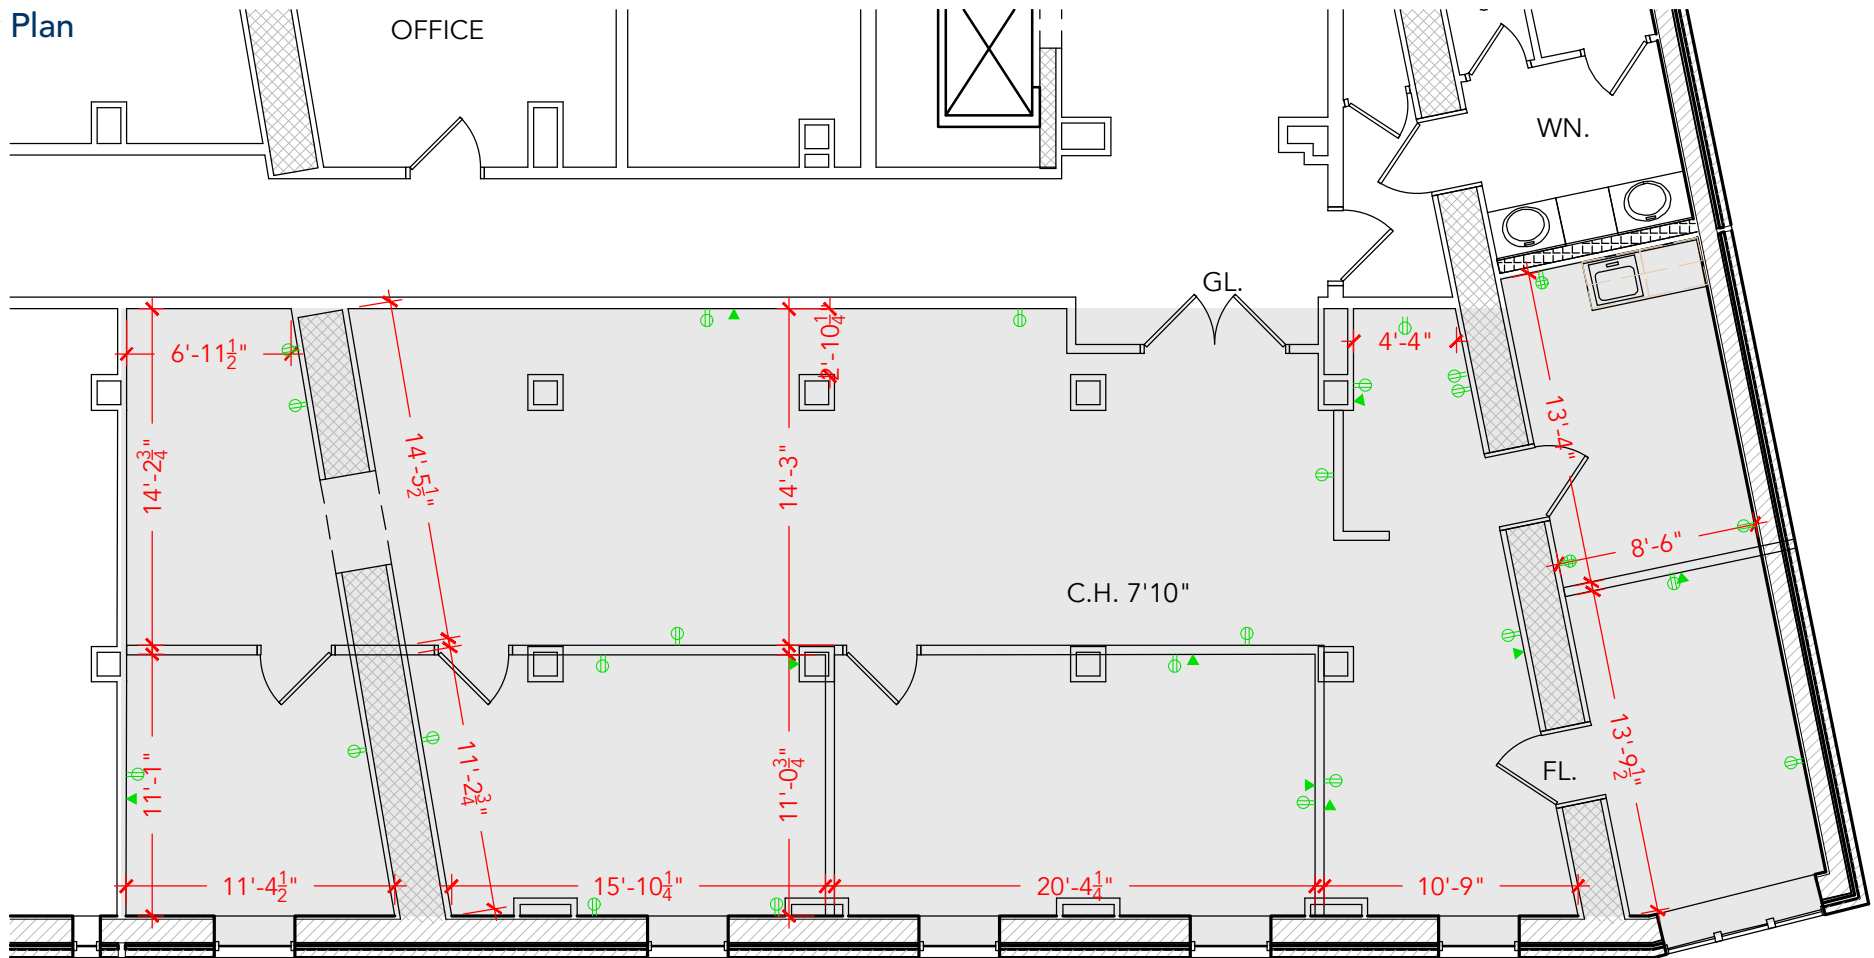

TOTAL SF AVAILABLE - 2,057 RSF (12%)

Key Plan

[Click to access 3D model](#)

Floor Plan