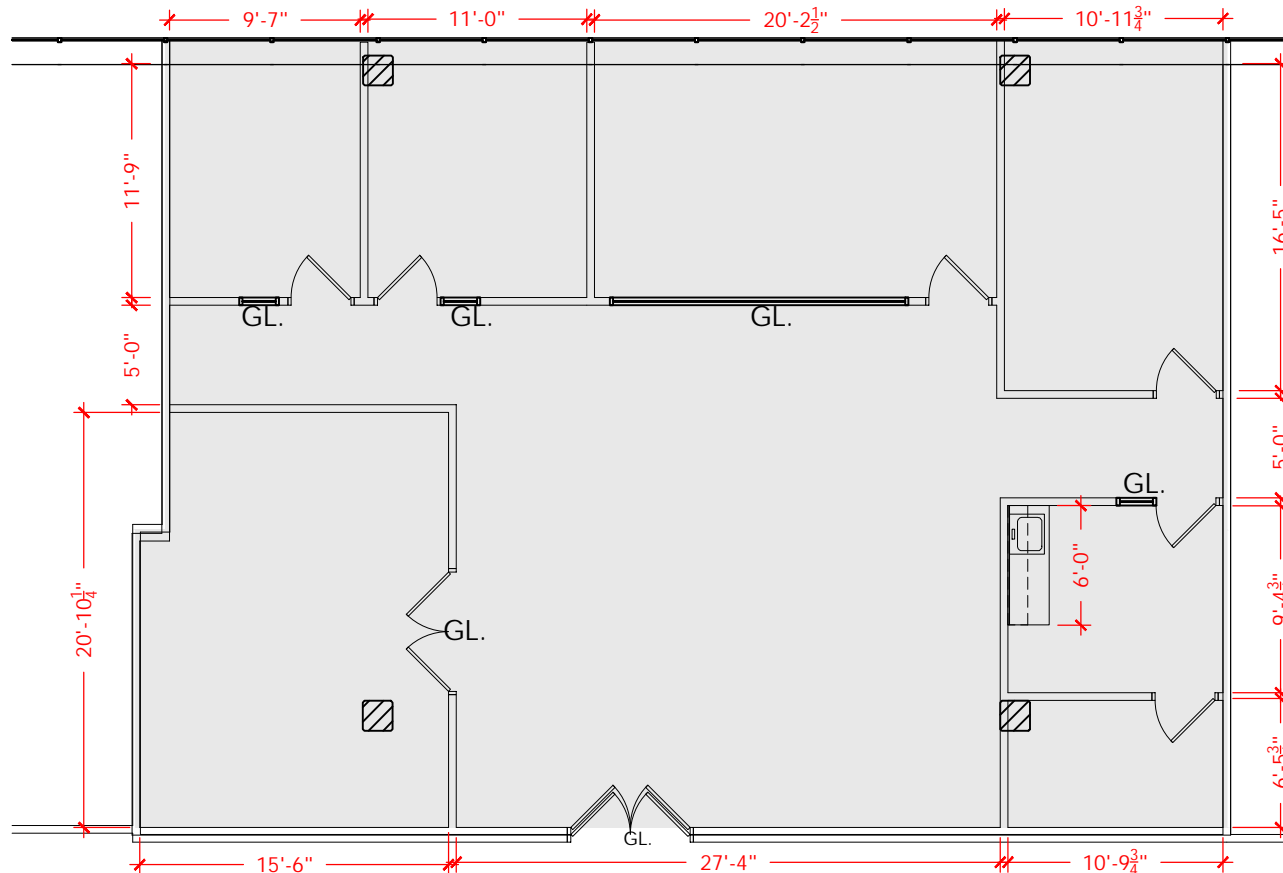

TOTAL SF AVAILABLE - 2,470 RSF (16%)

[Click to access 3D model](#)

Key Plan

Floor Plan