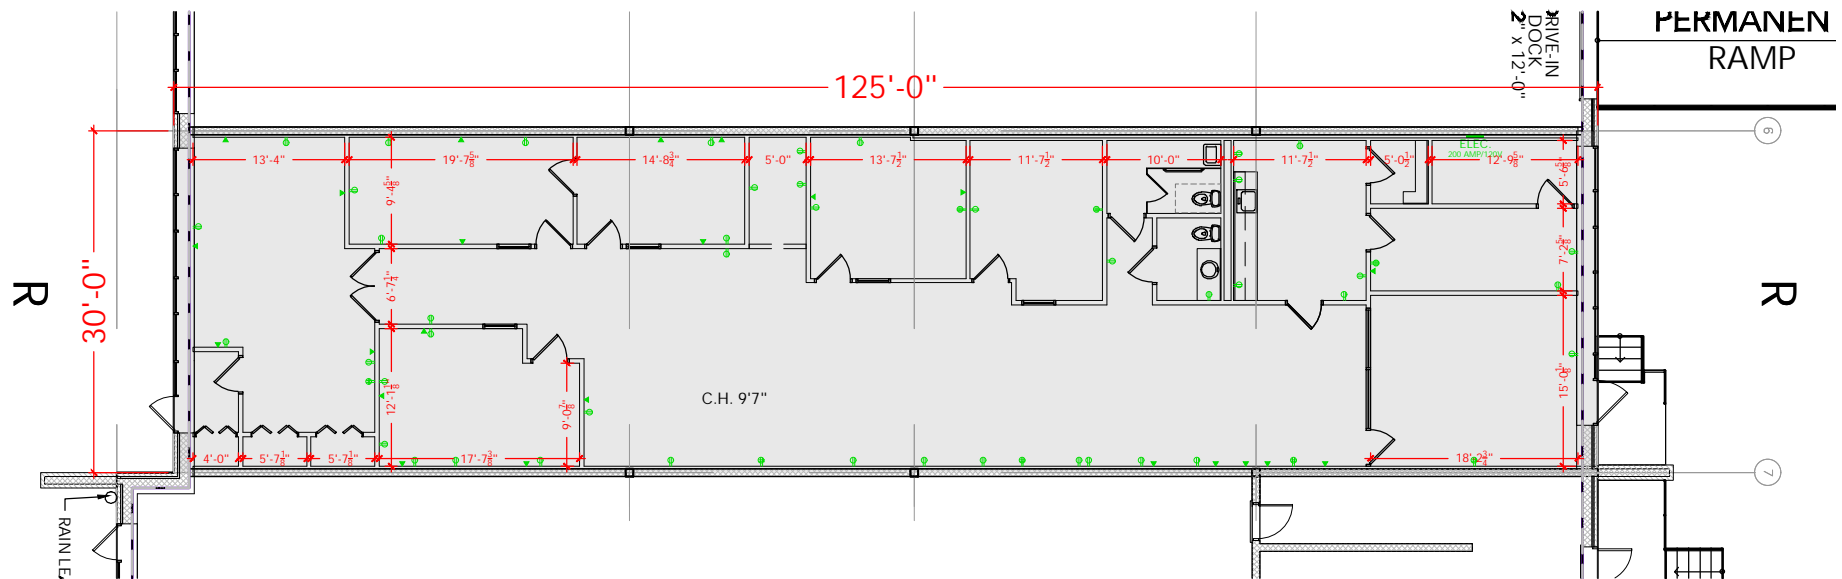

TOTAL SF AVAILABLE - 3,750 SF

OFFICE - 3,750 SF

WAREHOUSE SF - 0,000 SF

[Click to access 3D model](#)

Key Plan

## Floor Plan