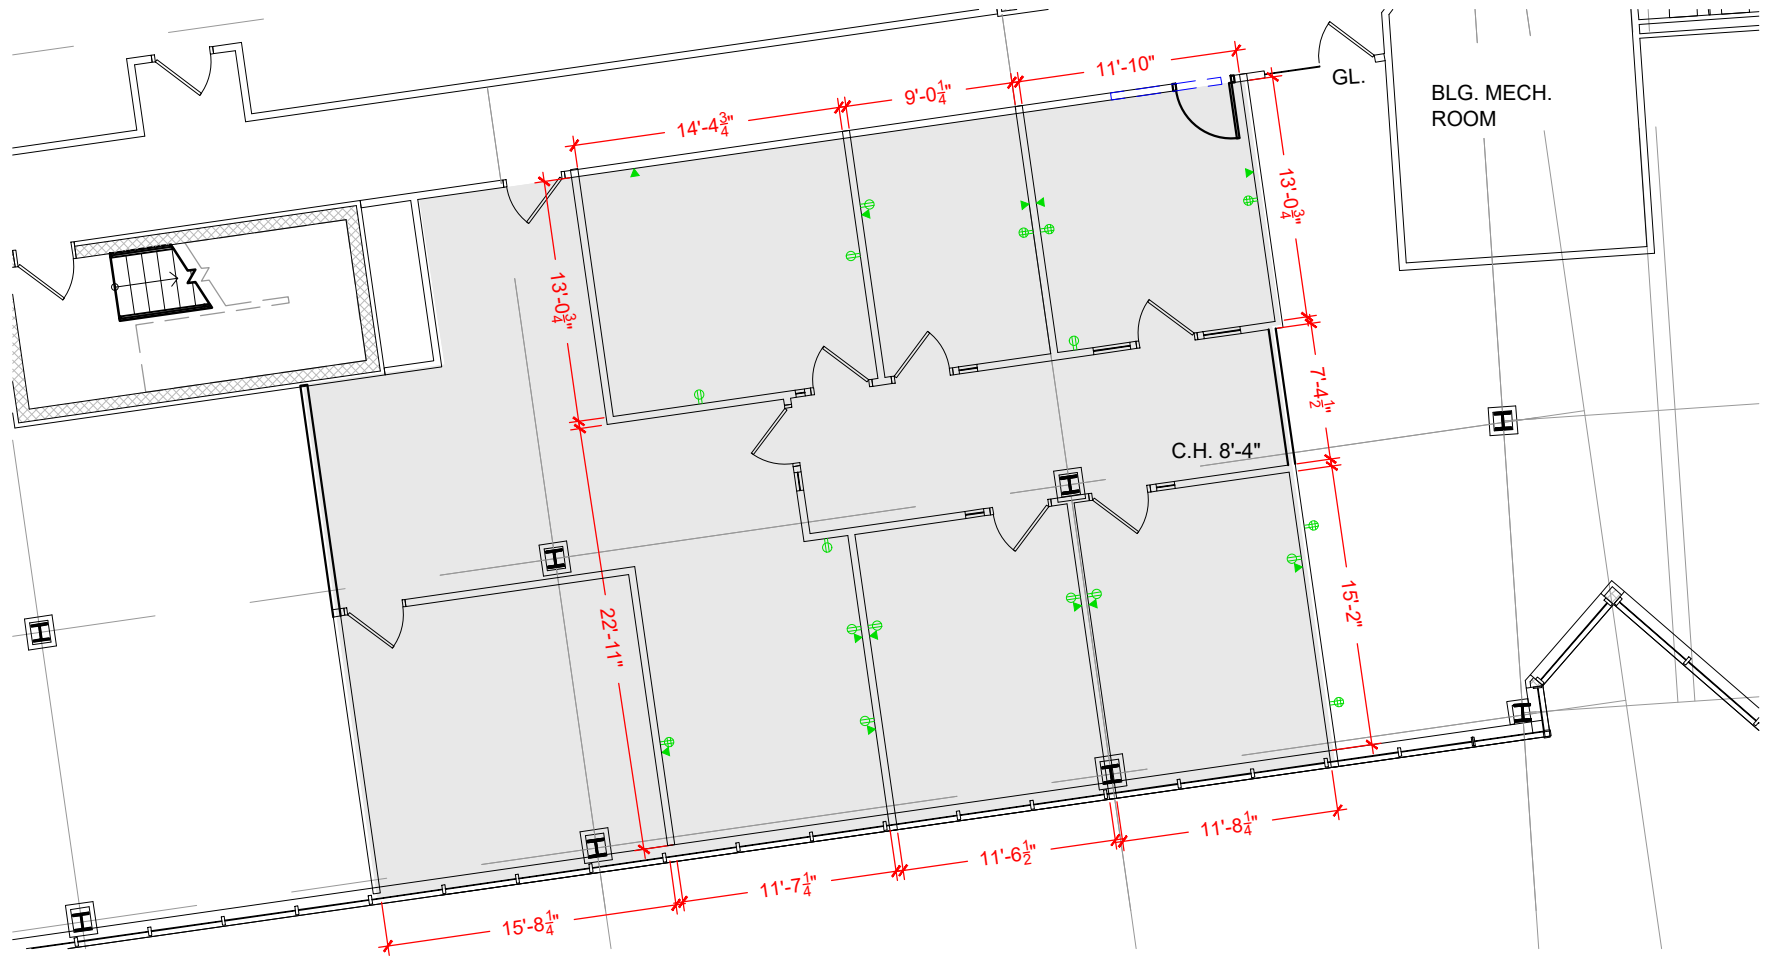

TOTAL SF AVAILABLE - 2,081 RSF(12%)

Key Plan

[Click to access 3D model](#)

Floor Plan