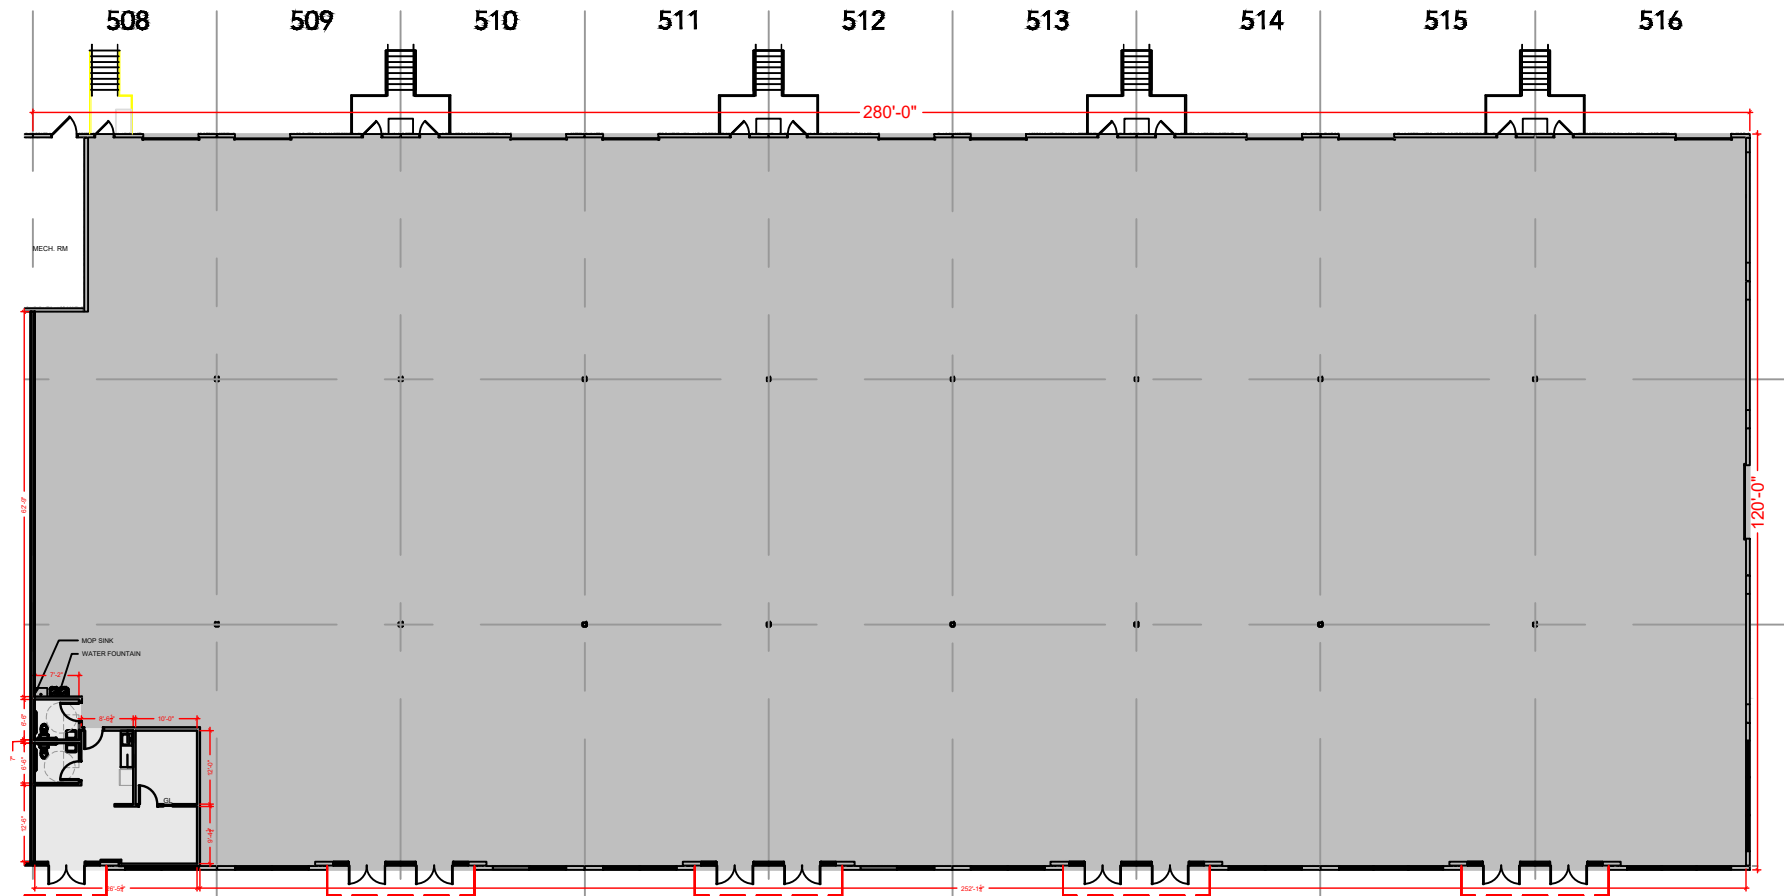

TOTAL SF AVAILABLE - 33,628 RSF

OFFICE - 660 RSF

WAREHOUSE - 32,968 RSF

Key Plan

Floor Plan