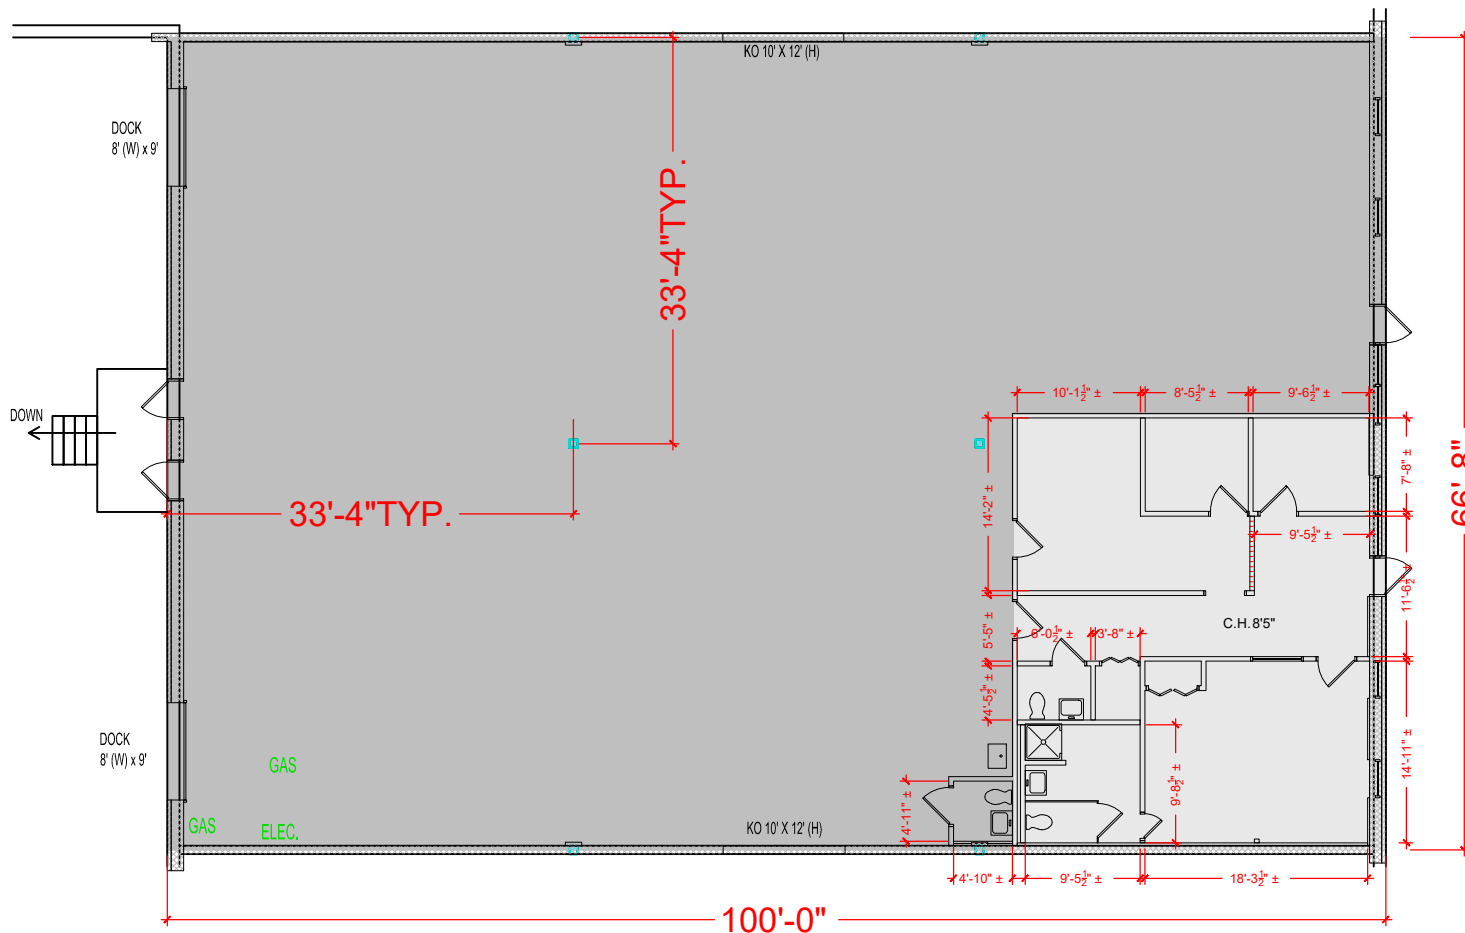

TOTAL SF AVAILABLE -6,667 SF

OFFICE - 1085 SF
WAREHOUSE - 5,582 SF

[Click to access 3D model](#)

Key Plan

Floor Plan