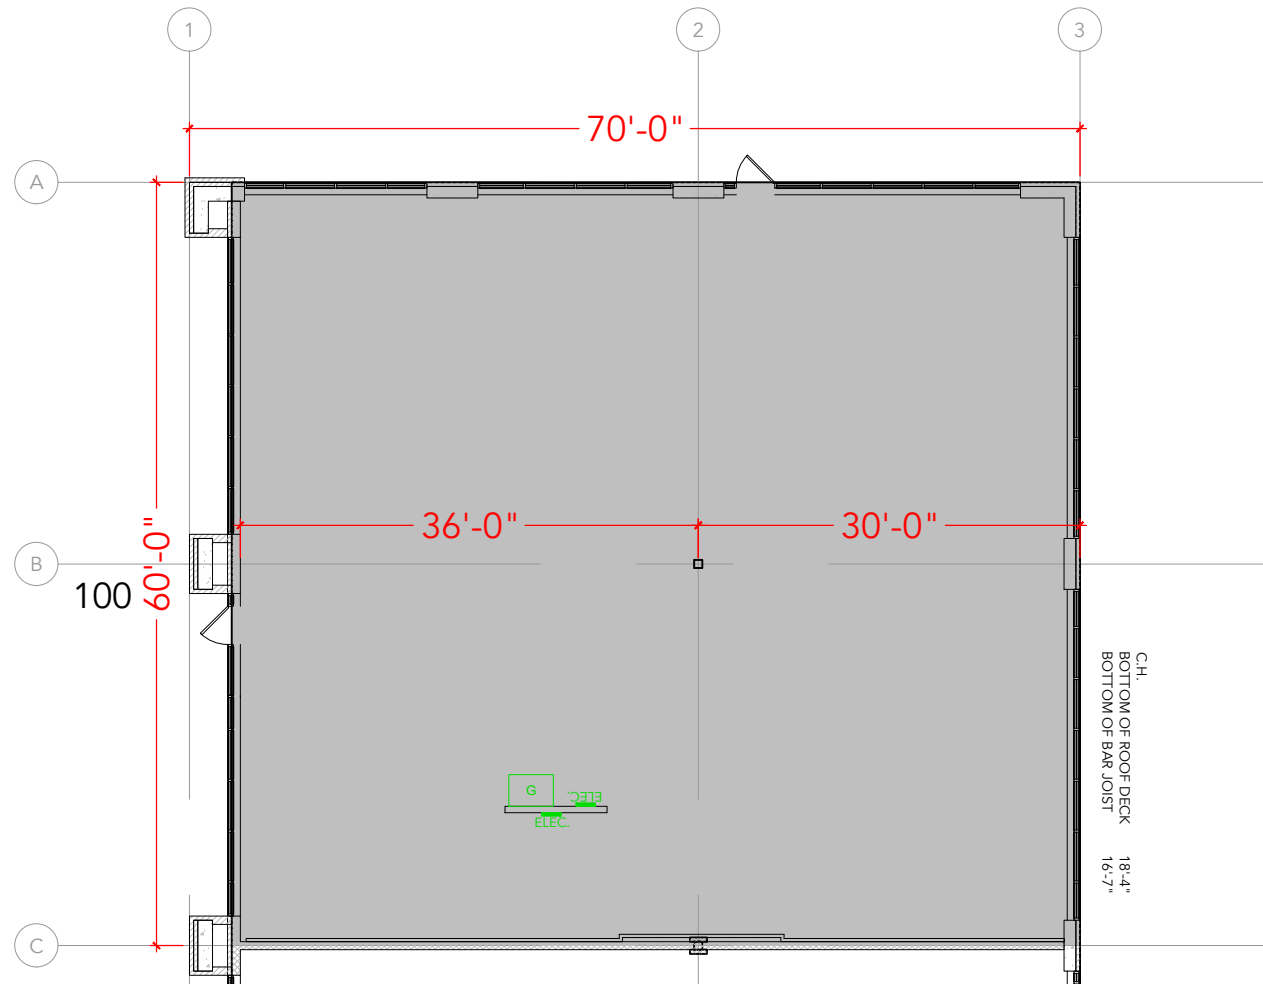

TOTAL SF AVAILABLE -4,036 RSF

OFFICE - 0,000 SF

WAREHOUSE - 4,036 RSF

* INCLUDES % OF METER ROOM

[Click to access 3D model](#)

Key Plan

Floor Plan