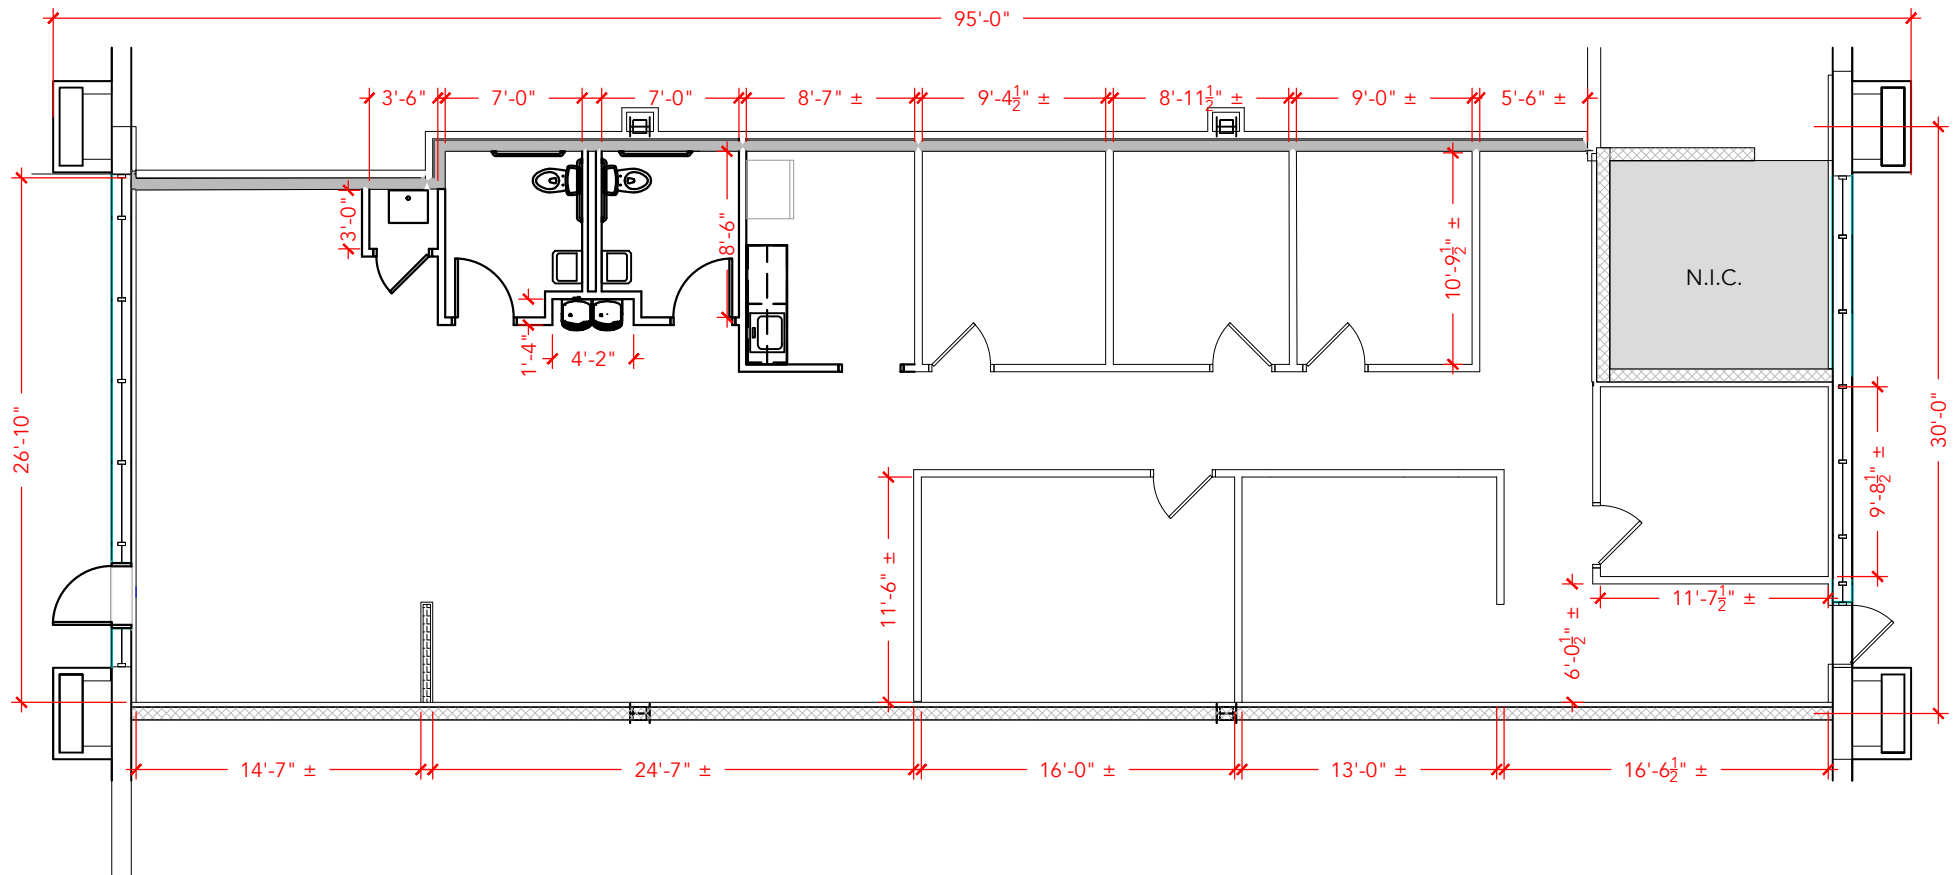

TOTAL SF AVAILABLE - 2,490 RSF

OFFICE - 2,490 RSF

[Click to access 3D model](#)

Key Plan

Floor Plan