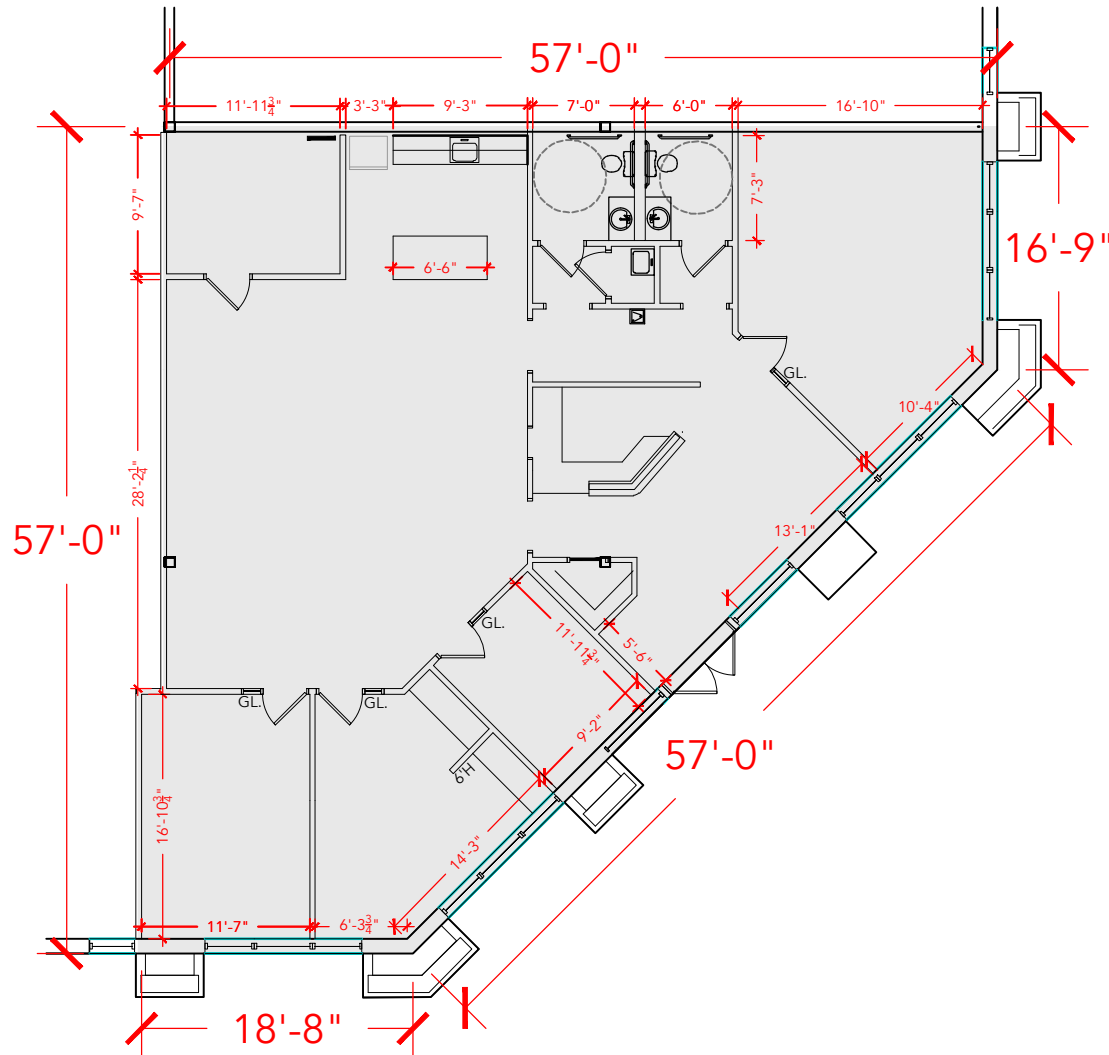

TOTAL SF AVAILABLE -2,498 RSF

OFFICE - 2,498 RSF

WAREHOUSE - 0,000 SF

*INCLUDED % OF METER ROOM

[Click to access 3D model](#)

Key Plan

Floor Plan