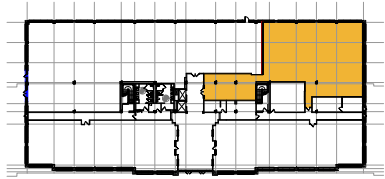

TOTAL SF AVAILABLE - 5,439 RSF(16%)

Key Plan

Floor Plan