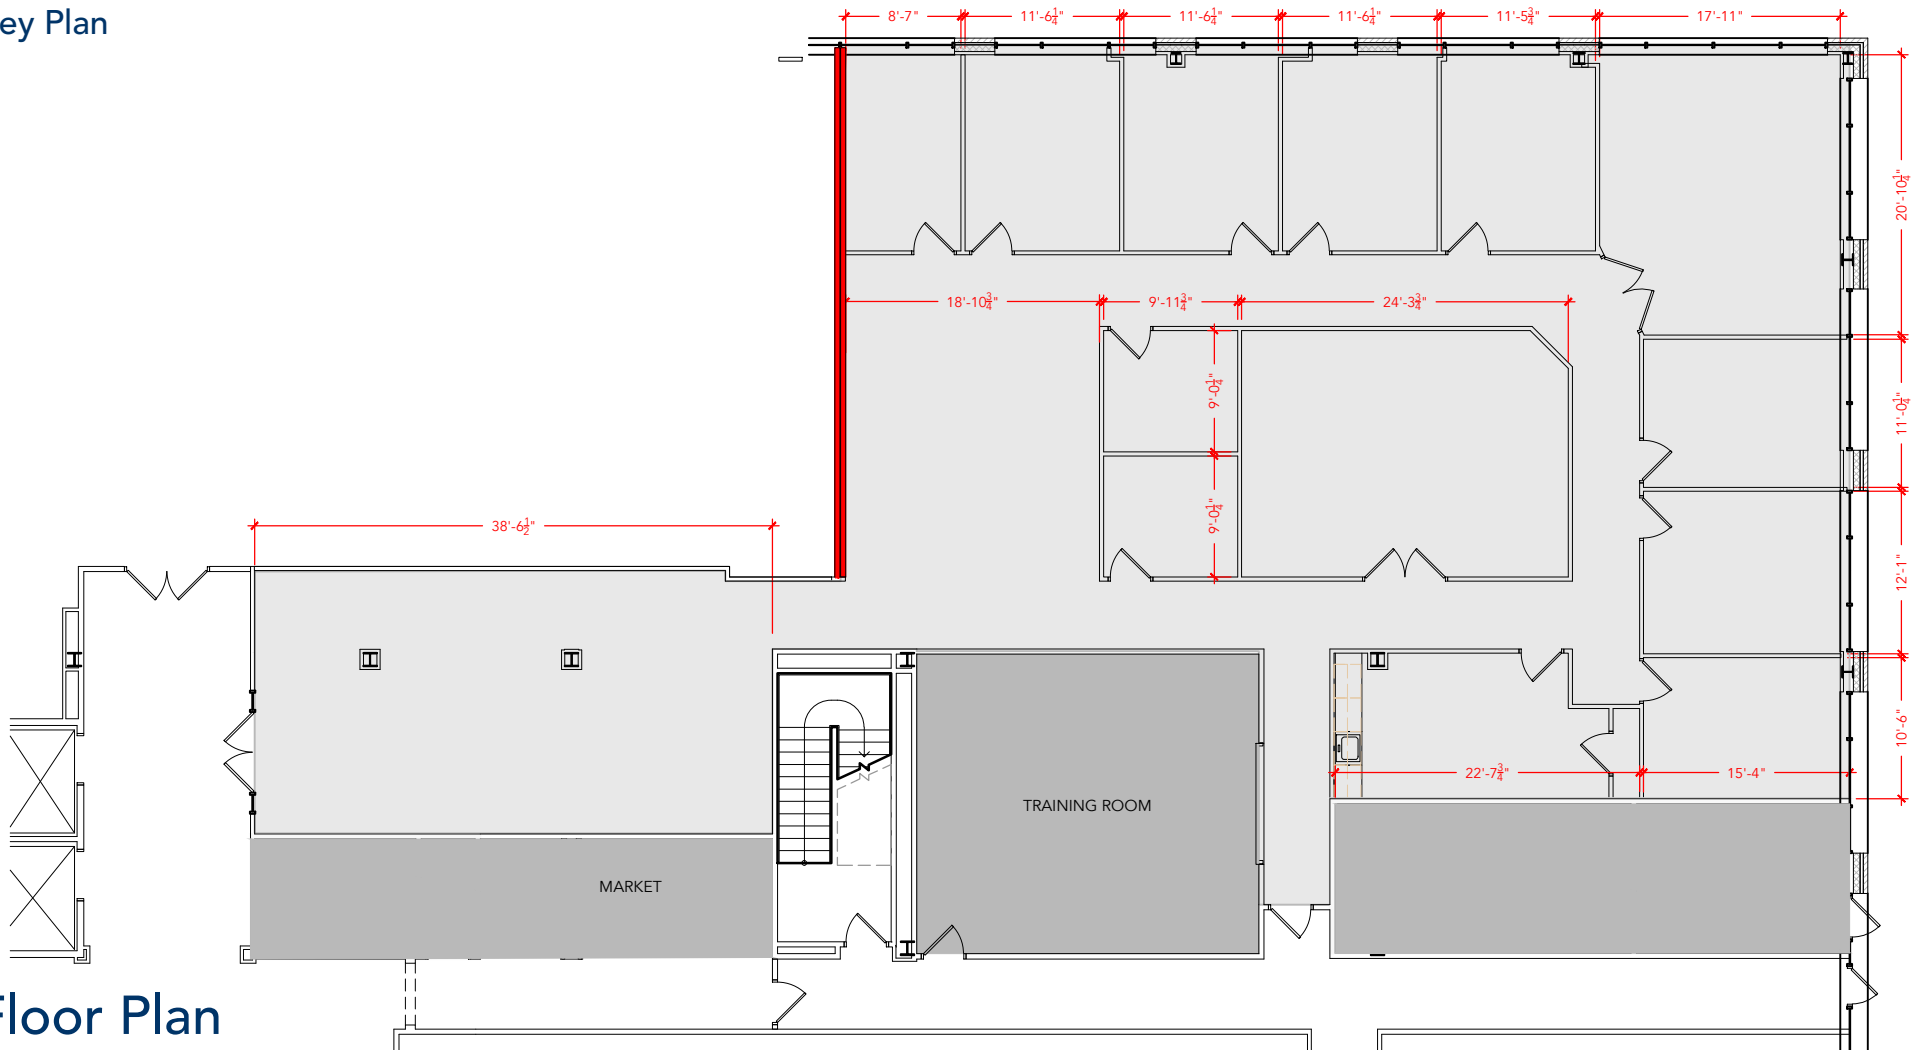

TOTAL SF AVAILABLE - 5,439 RSF(16%)

Key Plan

Floor Plan