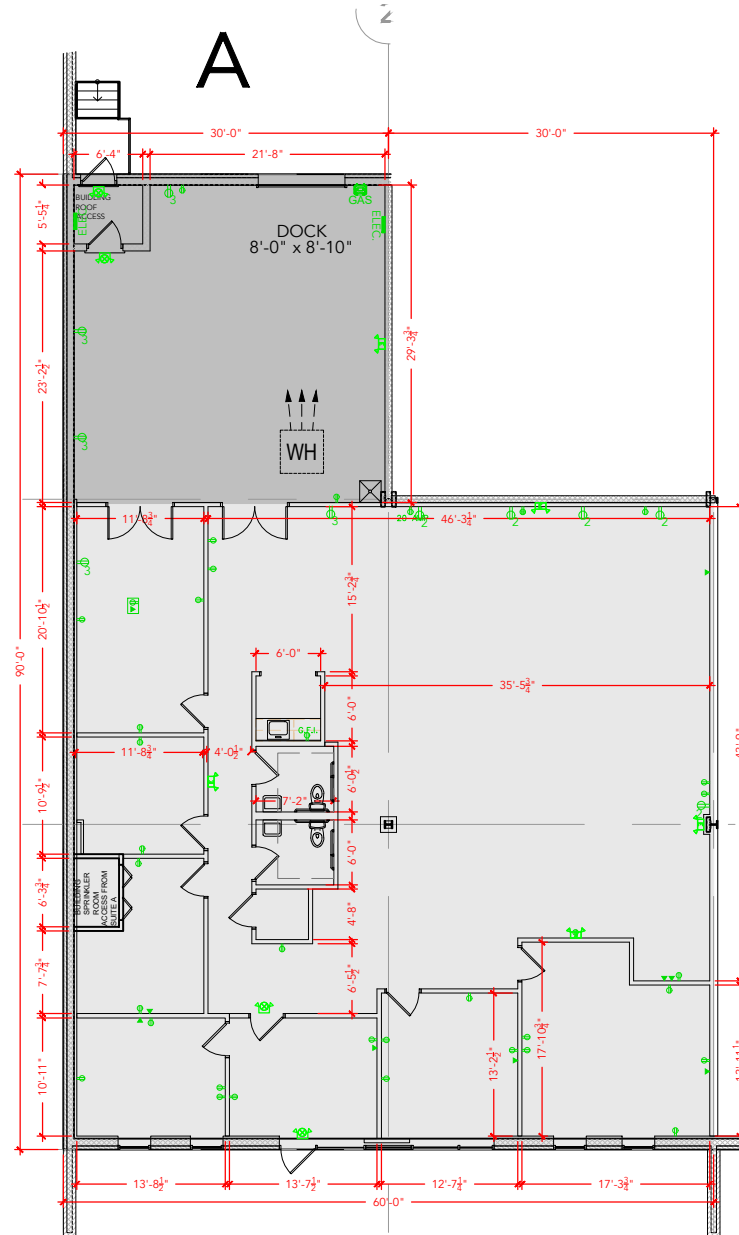

Key Plan

TOTAL SF AVAILABLE - 4,500 SF

OFFICE - 3,585 SF

WAREHOUSE - 915 SF

[Click to access 3D model](#)

Floor Plan