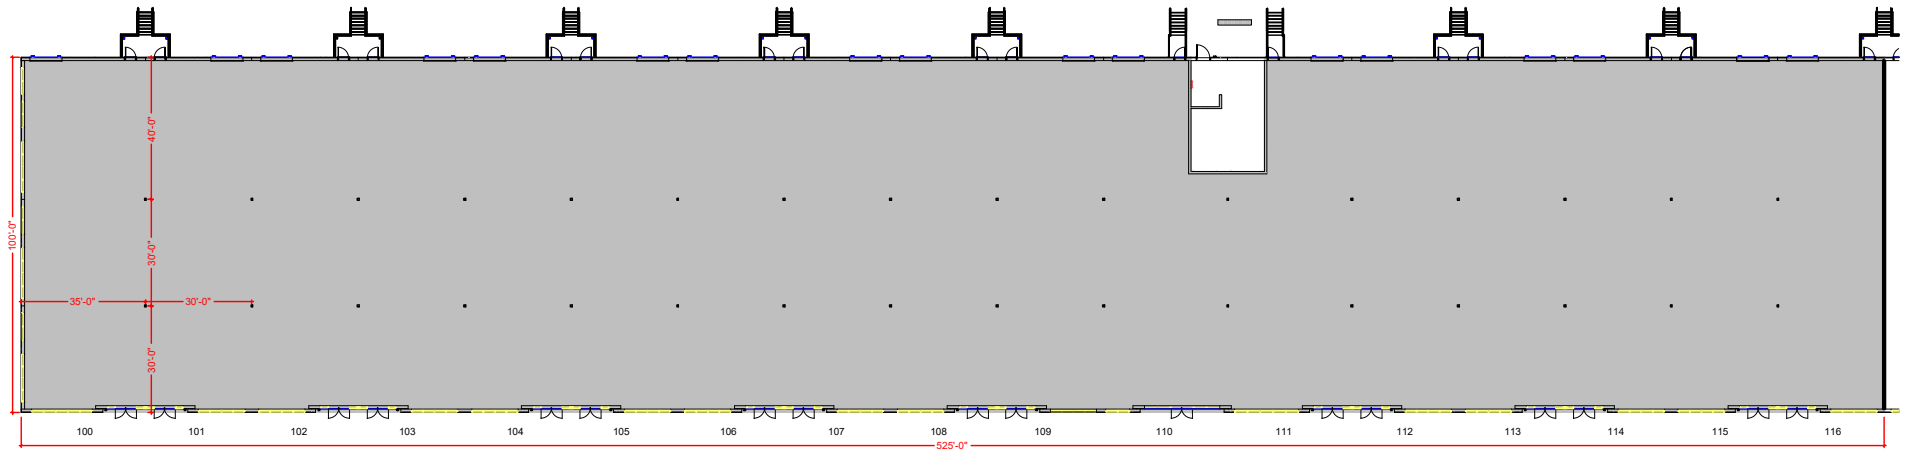

TOTAL SF AVAILABLE - 52,371 RSF

Key Plan

Floor Plan