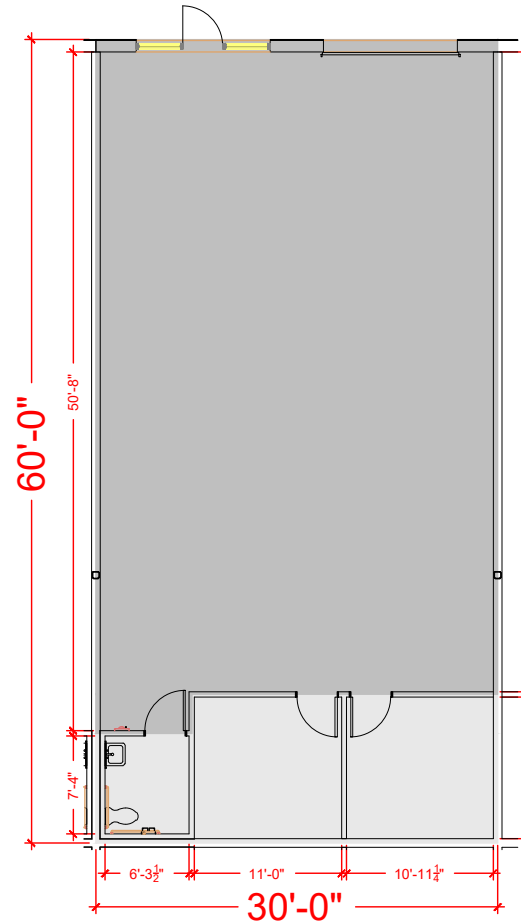

TOTAL SF AVAILABLE -1,811 RSF

OFFICE - 315 RSF  
WAREHOUSE - 1,496 RSF

Key Plan

150

## Floor Plan