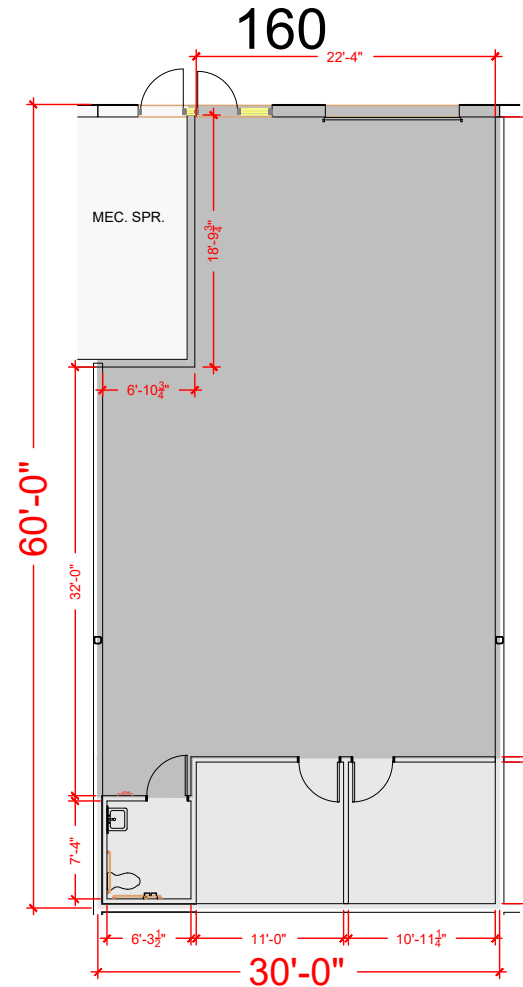

TOTAL SF AVAILABLE -1,682 RSF

OFFICE - 315 RSF
WAREHOUSE - 1,367 RSF

Key Plan

Floor Plan