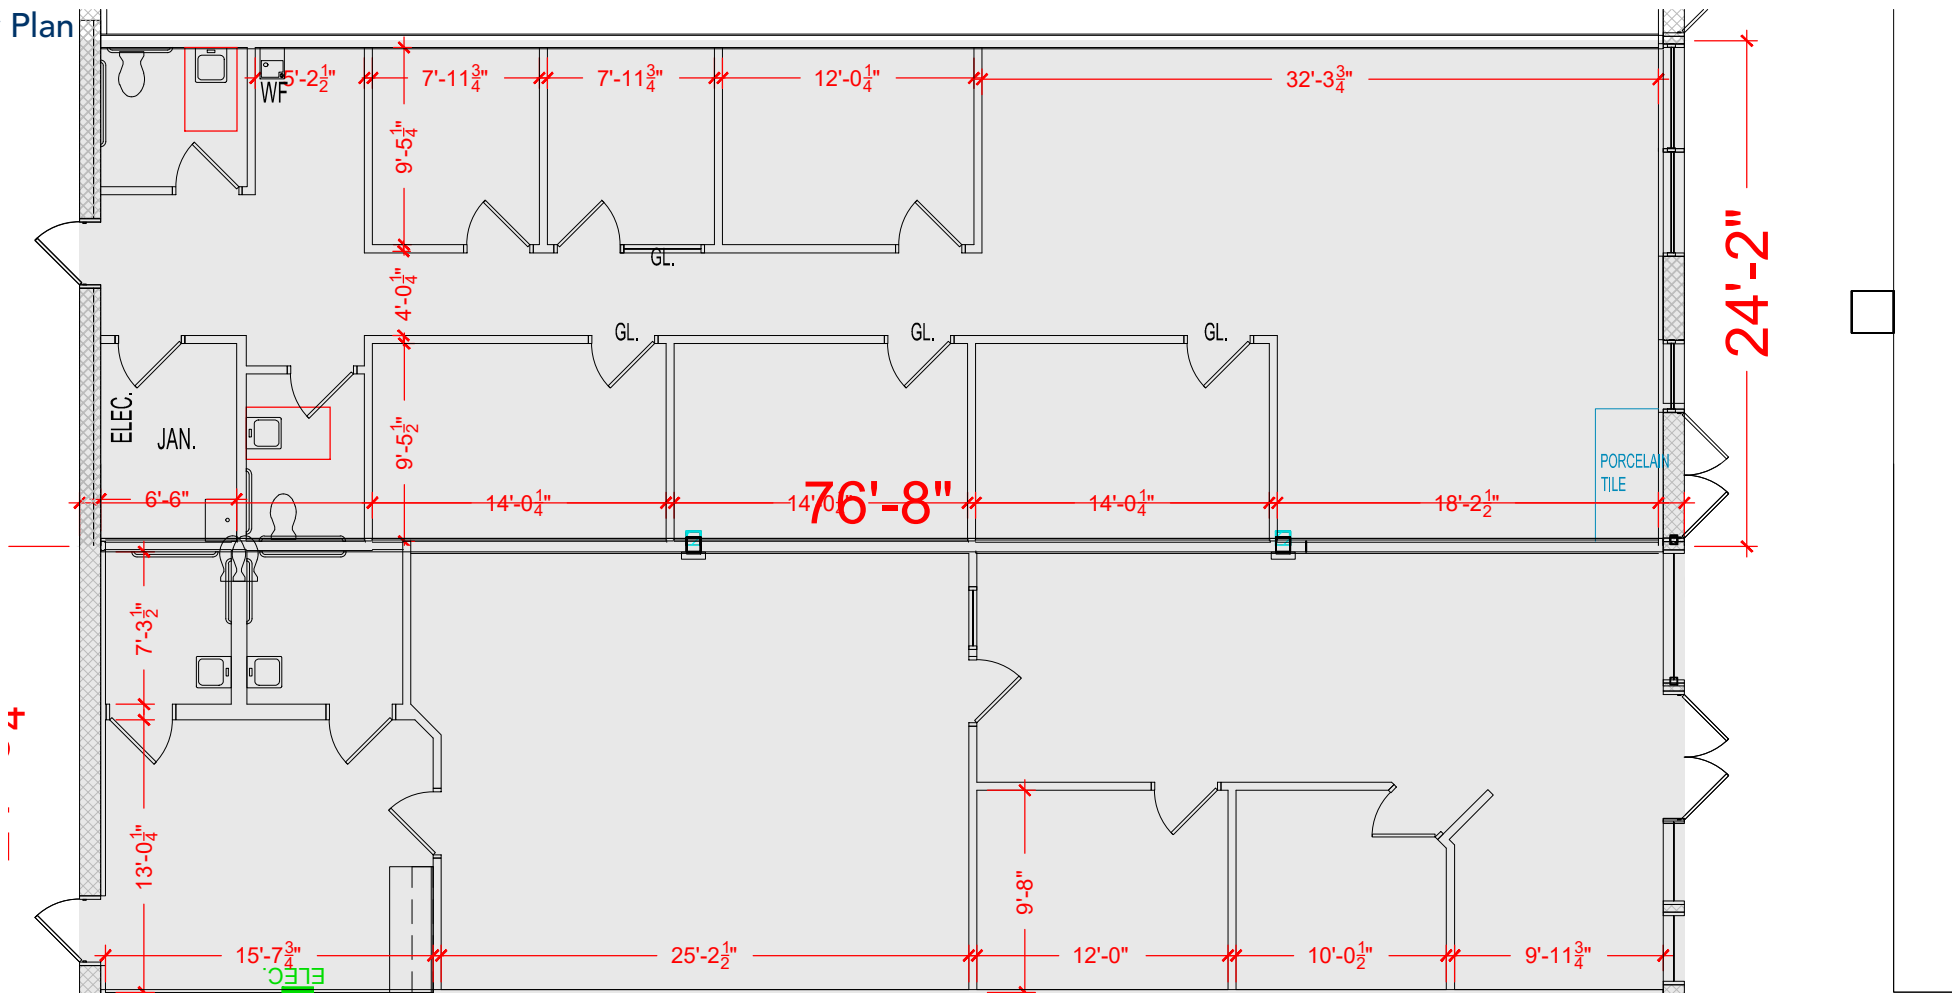

TOTAL SF AVAILABLE - 3,531 SF

[Click to access 3D model](#)

Key Plan

Floor Plan