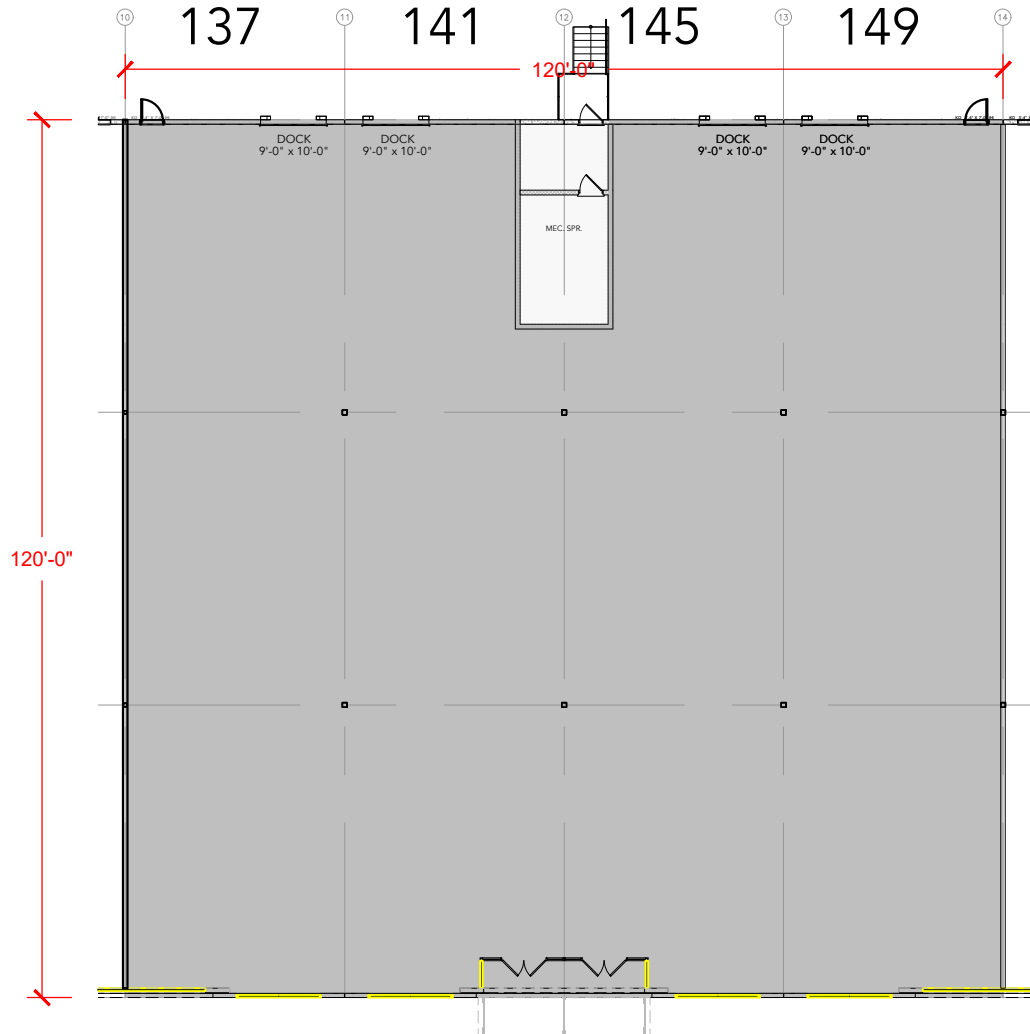

TOTAL SF AVAILABLE -14,123 RSF

OFFICE - 0,000 SF

WAREHOUSE - 14,123 RSF

* INCLUDES % OF METER ROOM

[Click to access 3D model](#)

Key Plan

Floor Plan