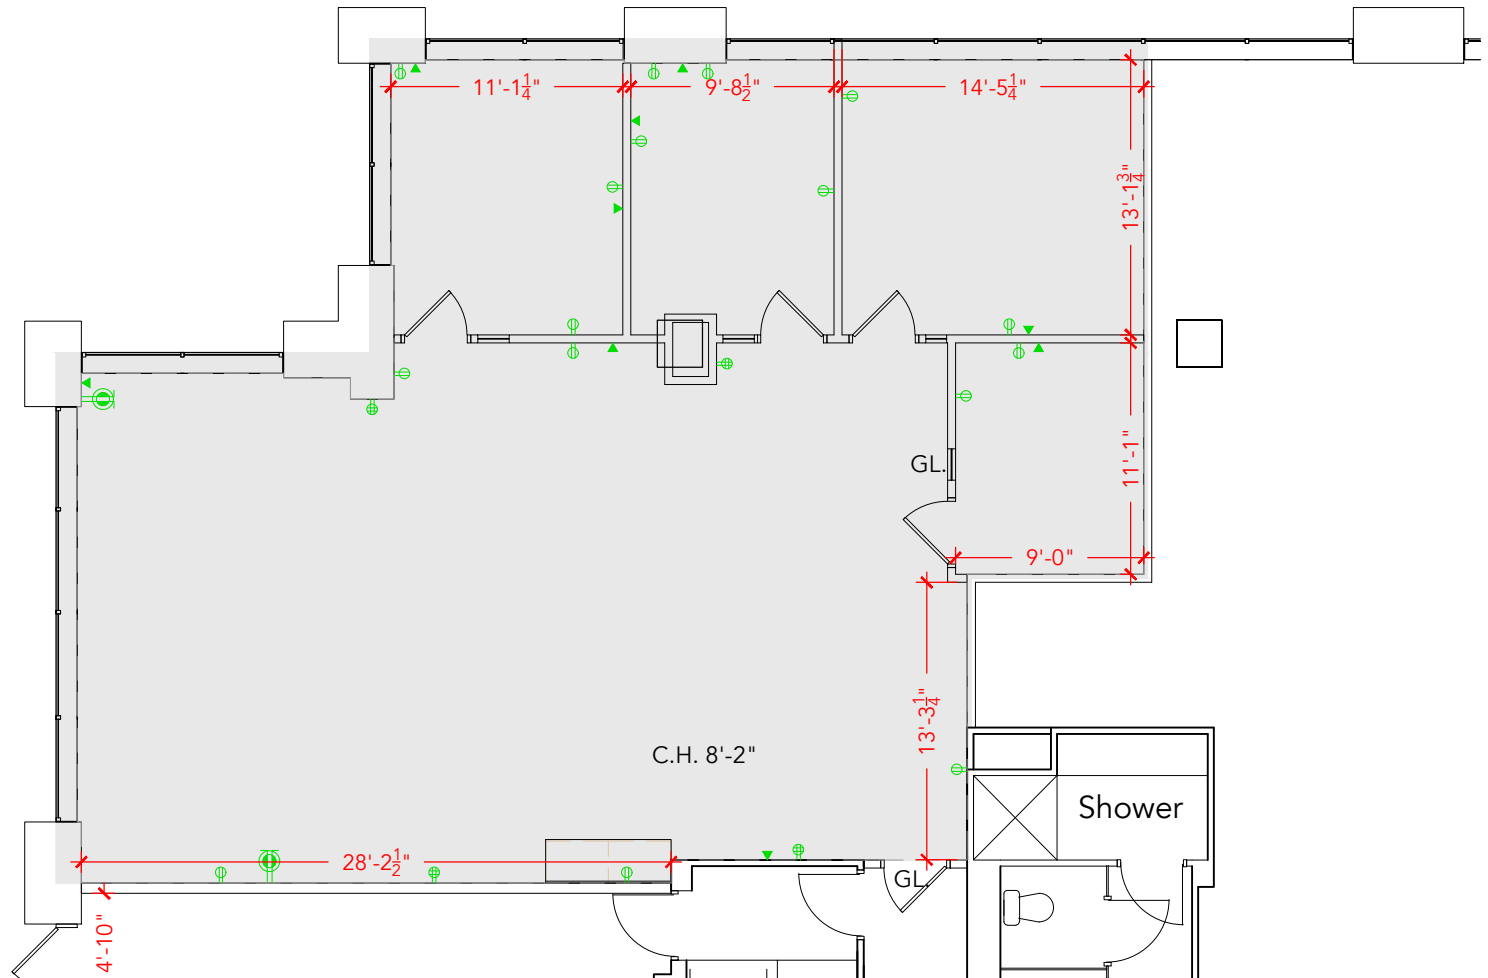

TOTAL SF AVAILABLE - 1,953 RSF (12%)

Key Plan

[Click to access 3D model](#)

Floor Plan