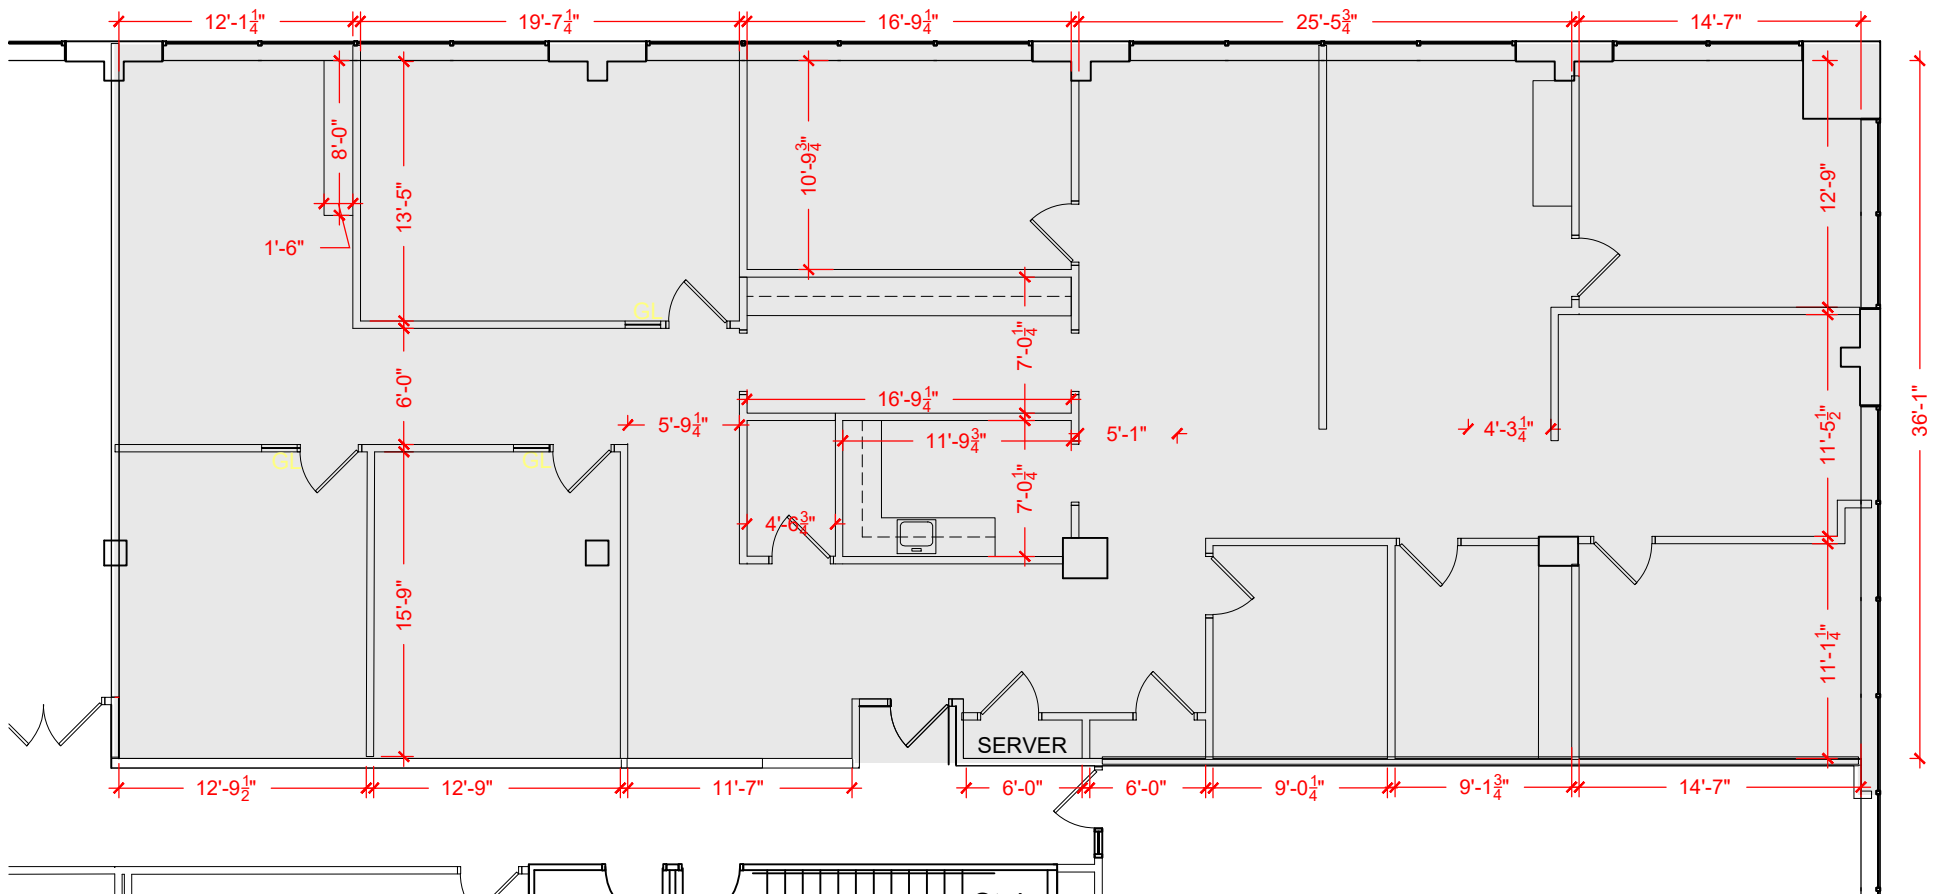

TOTAL SF AVAILABLE - 3,779 RSF(12%)

Key Plan

[Click to access 3D model](#)

Floor Plan