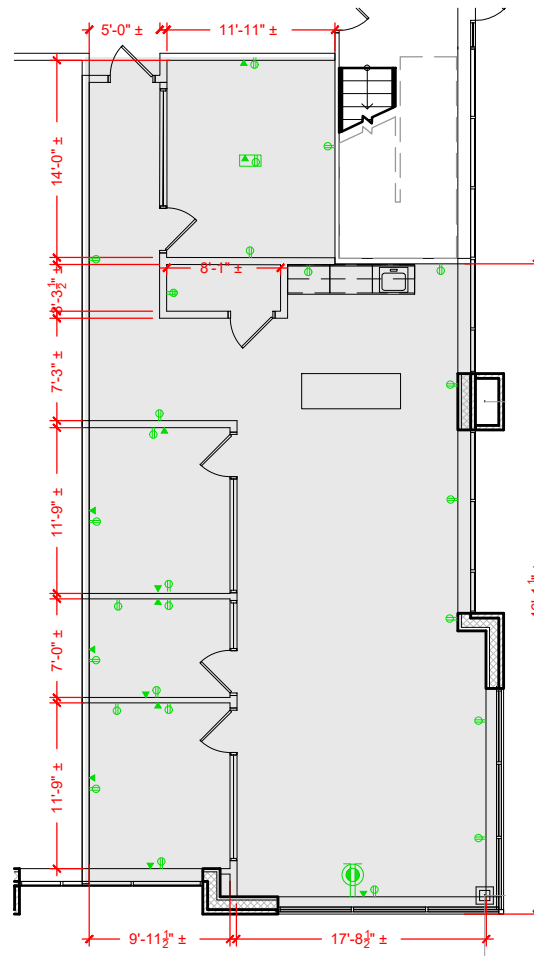

TOTAL SF AVAILABLE -1,709 RSF (12%)

[Click to access 3D model](#)

Key Plan

Floor Plan