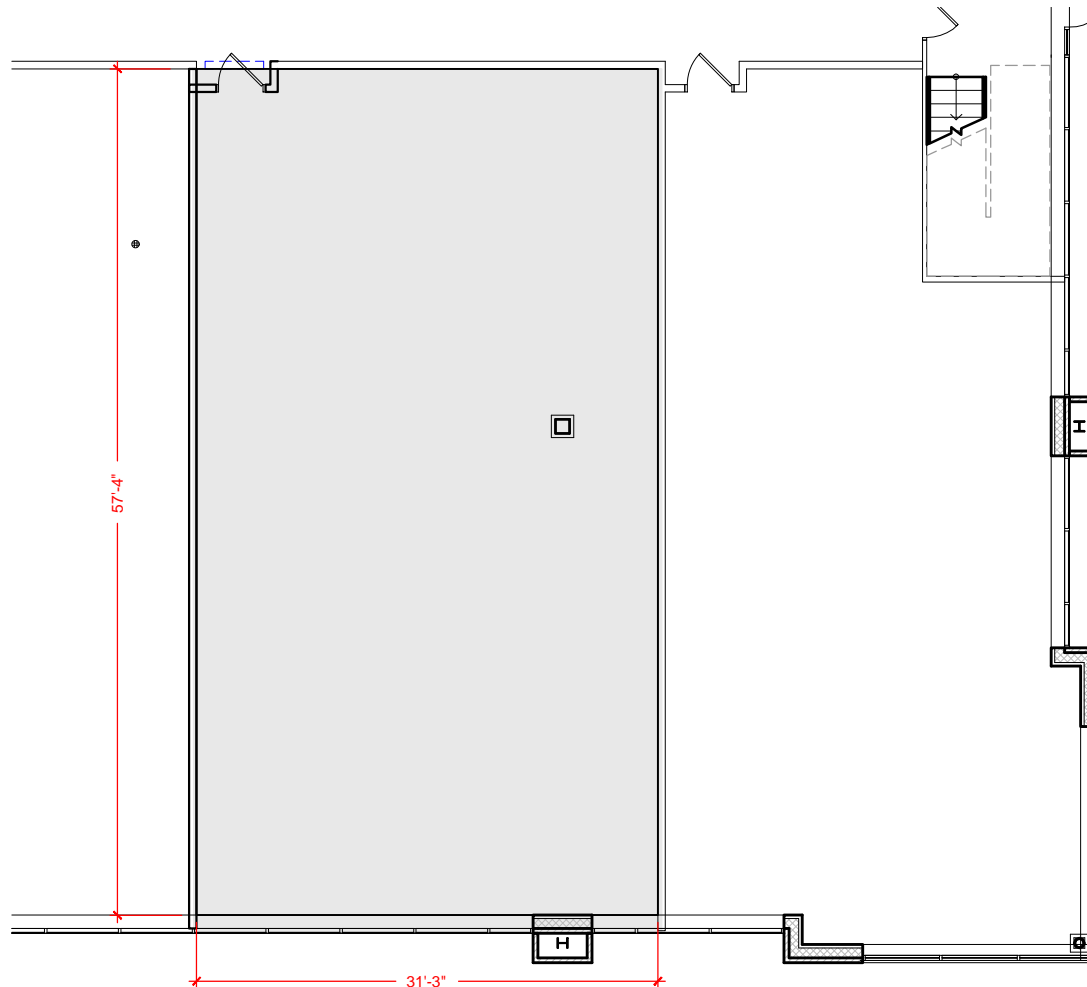

Key Plan

TOTAL SF AVAILABLE - 2,076 SF

OFFICE - 2,076 SF

WAREHOUSE - 0,000 SF

[Click to access 3D model](#)

Floor Plan