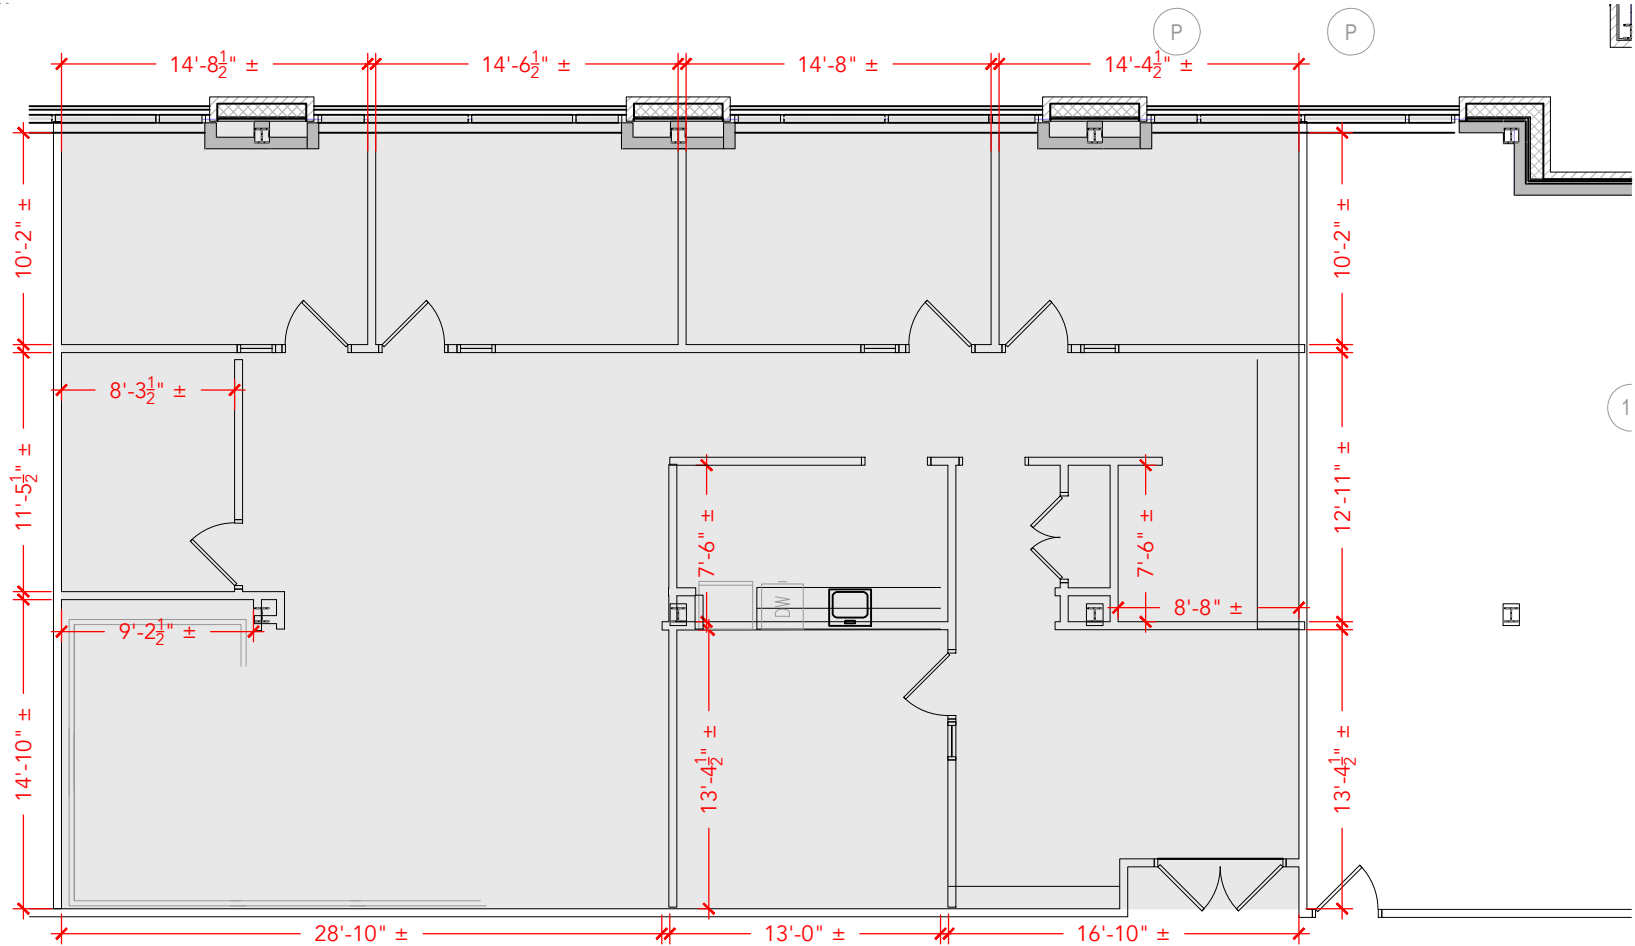

TOTAL SF AVAILABLE -2,544 RSF(12%)

Key Plan

[Click to access 3D model](#)

Floor Plan