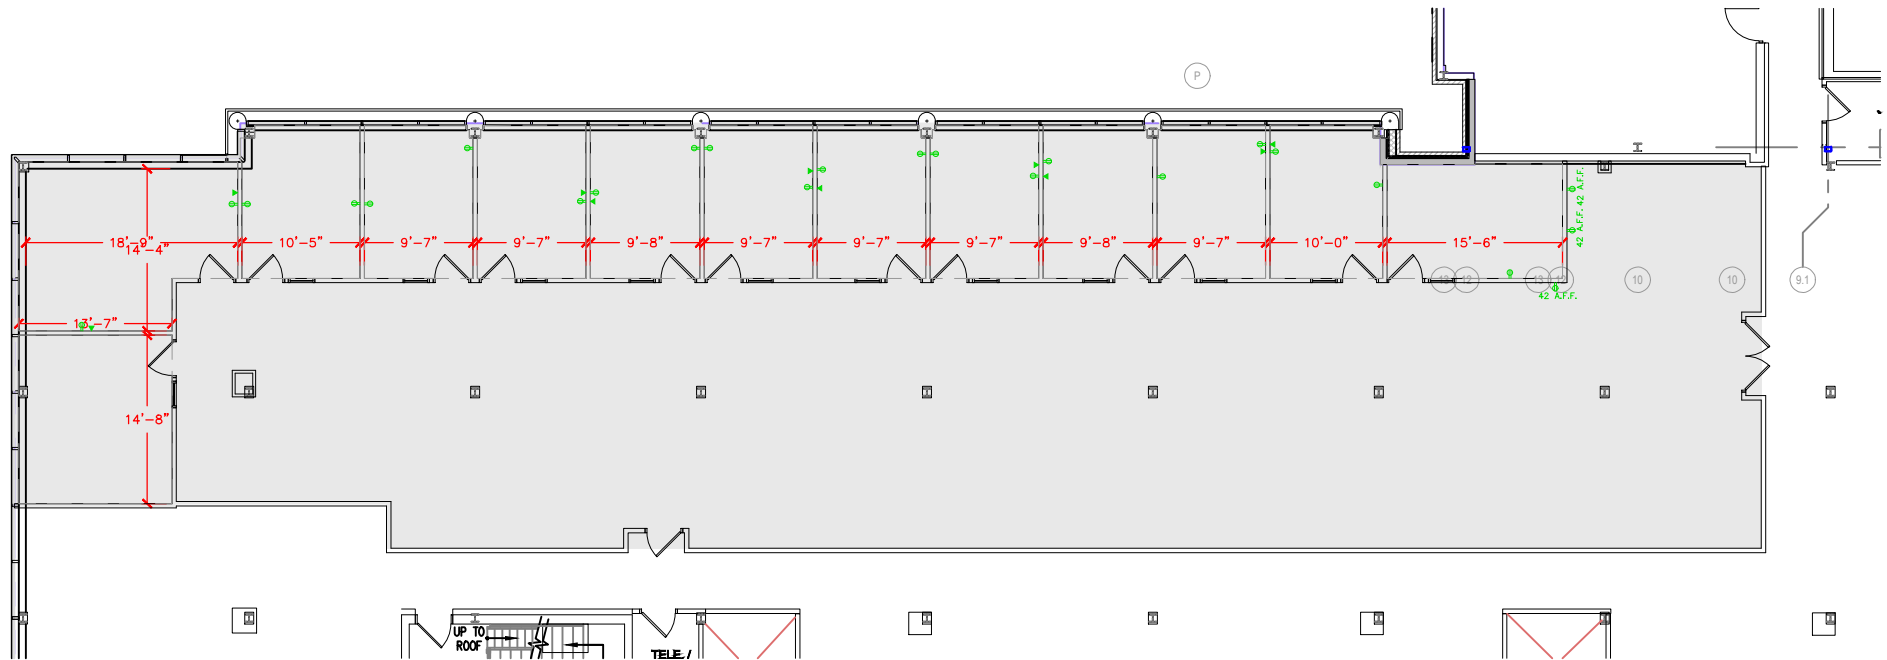

TOTAL SF AVAILABLE - 6,177 RSF (12%)

[Click to access 3D model](#)

Floor Plan