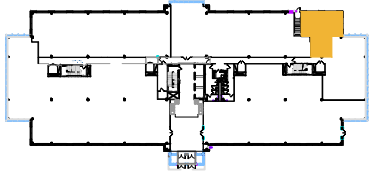

TOTAL SF AVAILABLE - 1,150 RSF(12%)

Key Plan

Floor Plan