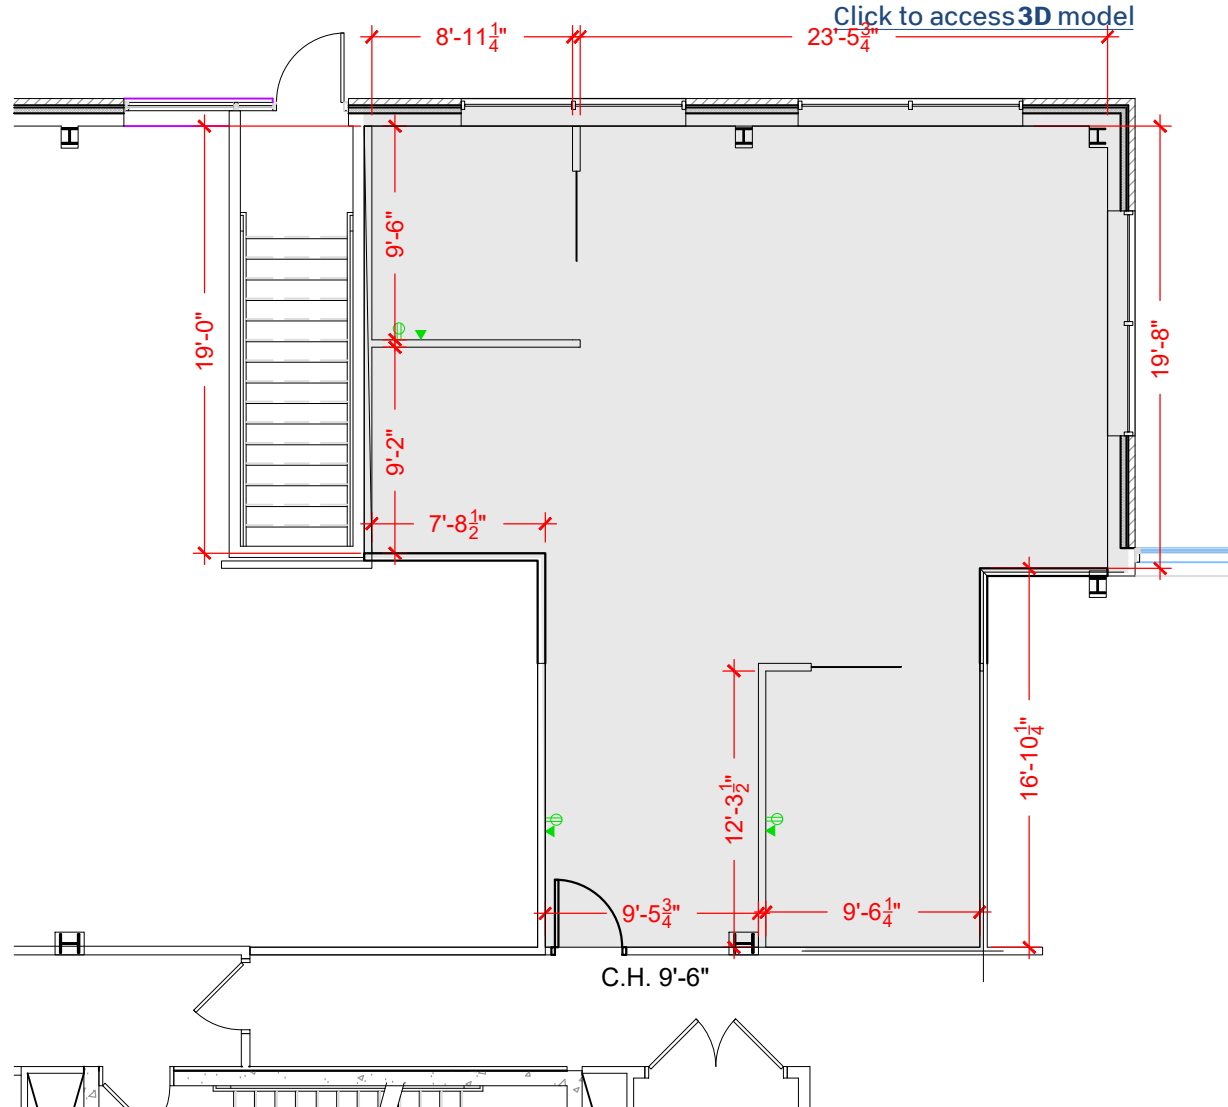

TOTAL SF AVAILABLE - 1,150 RSF(12%)

Key Plan

Floor Plan