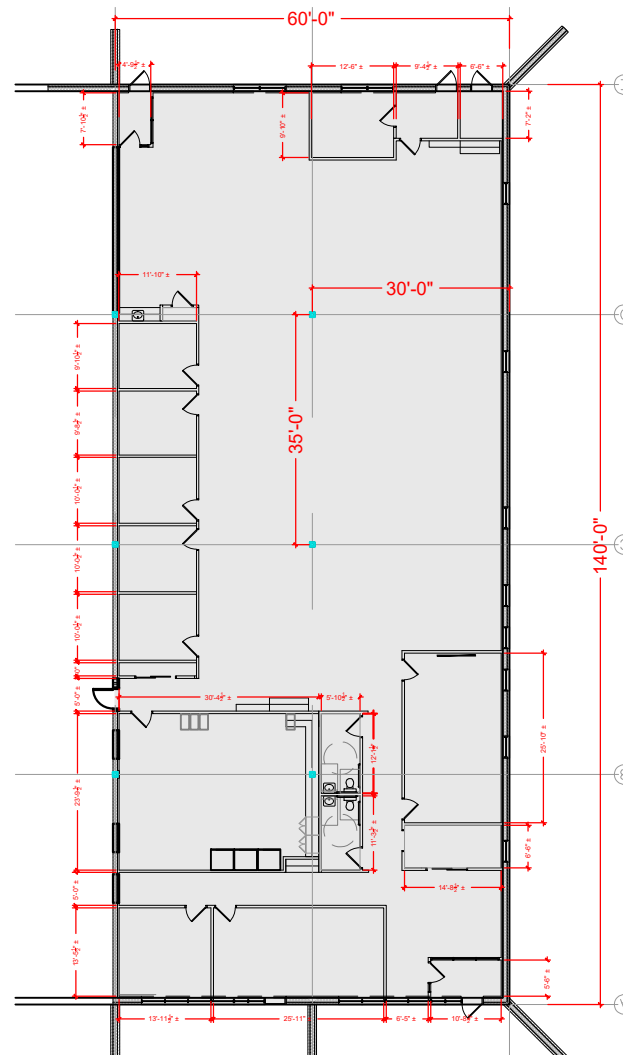

**TOTAL SF AVAILABLE -8,400 SF**

**OFFICE - 8,400 SF**

**WAREHOUSE - 0,000 SF**

[Click to access 3D model](#)

Key Plan

Floor Plan