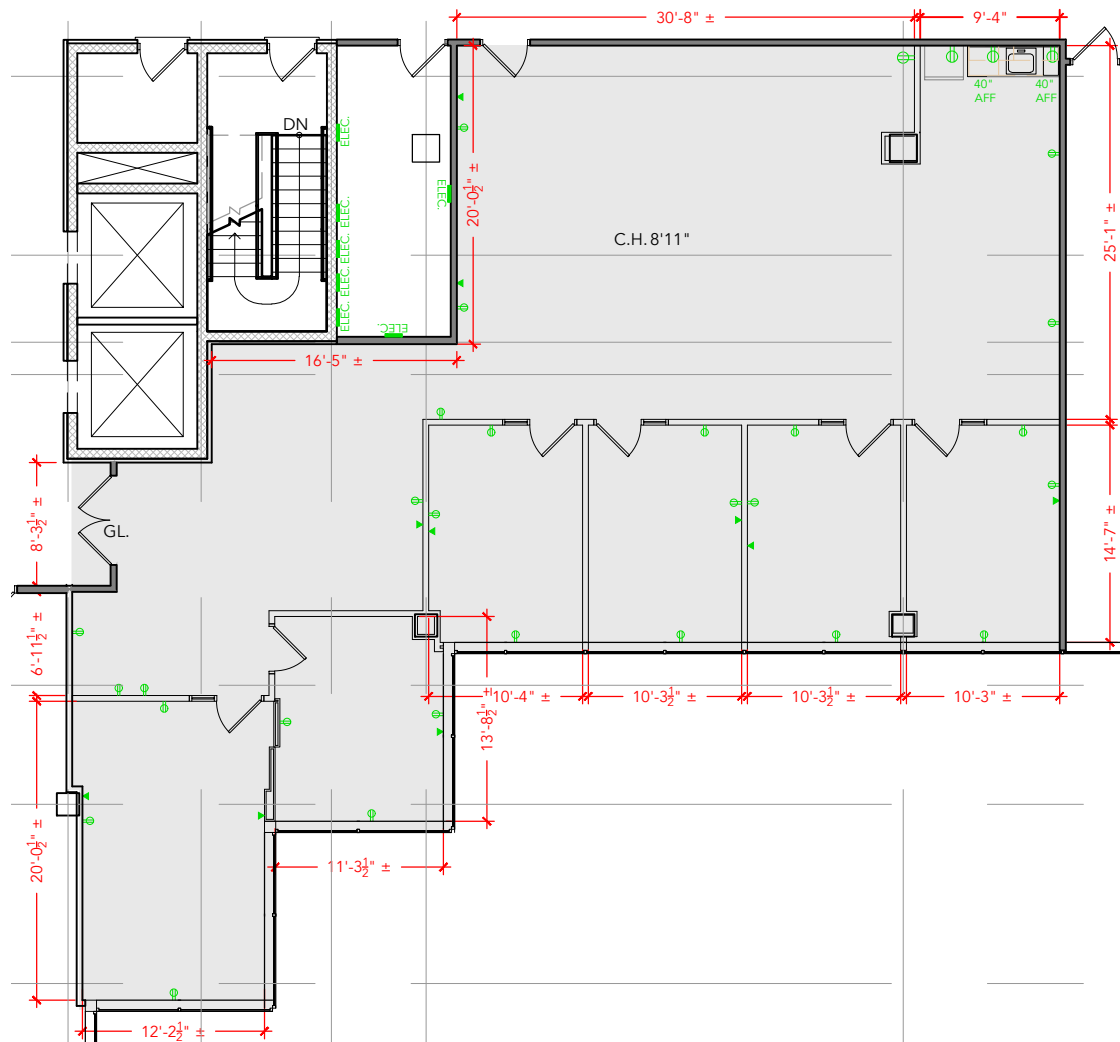

TOTAL SF AVAILABLE - 2,885 RSF(12%)

[Click to access 3D model](#)

Key Plan

Floor Plan