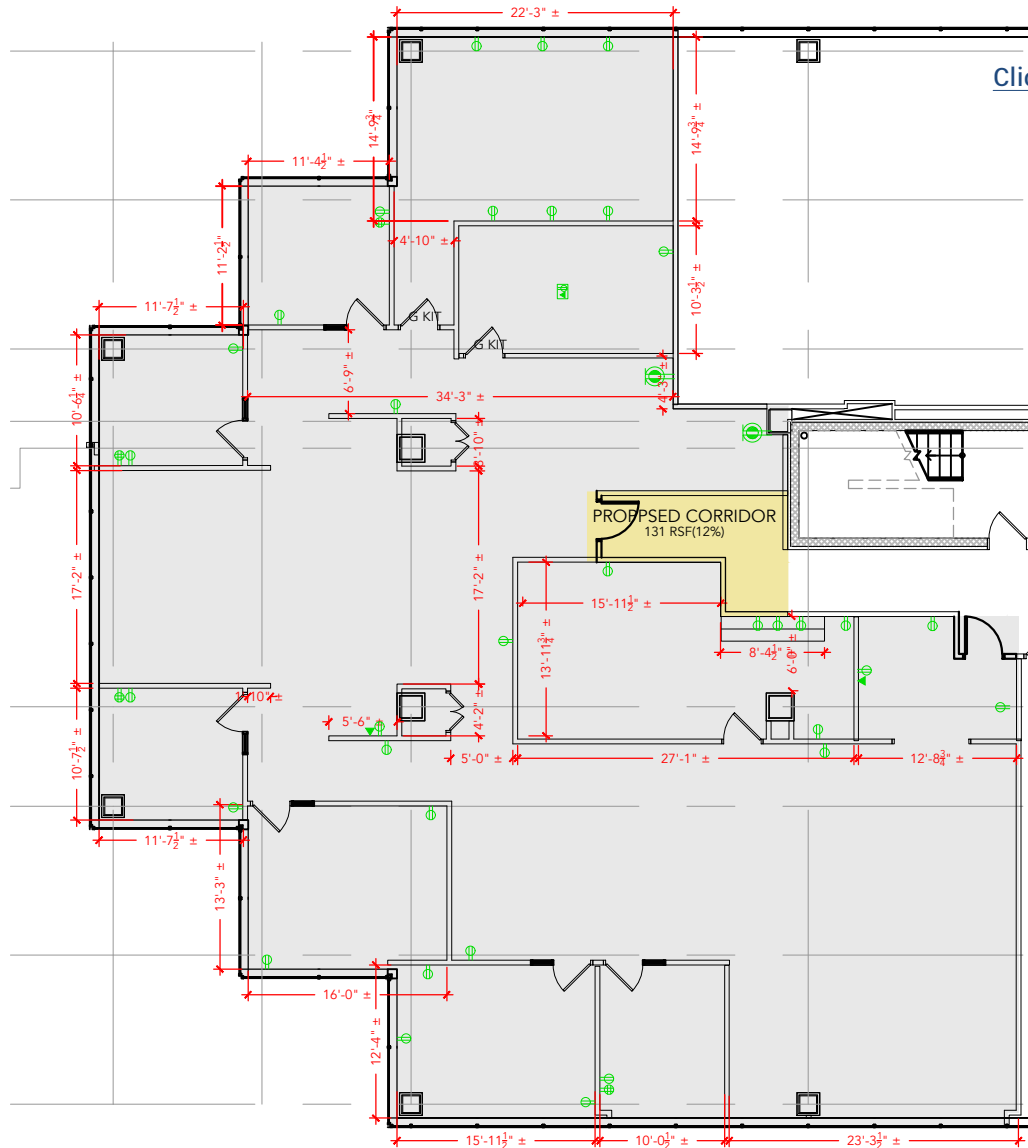

TOTAL SF AVAILABLE - 5,002 RSF(12%)

Key Plan

[Click to access 3D model](#)

Floor Plan