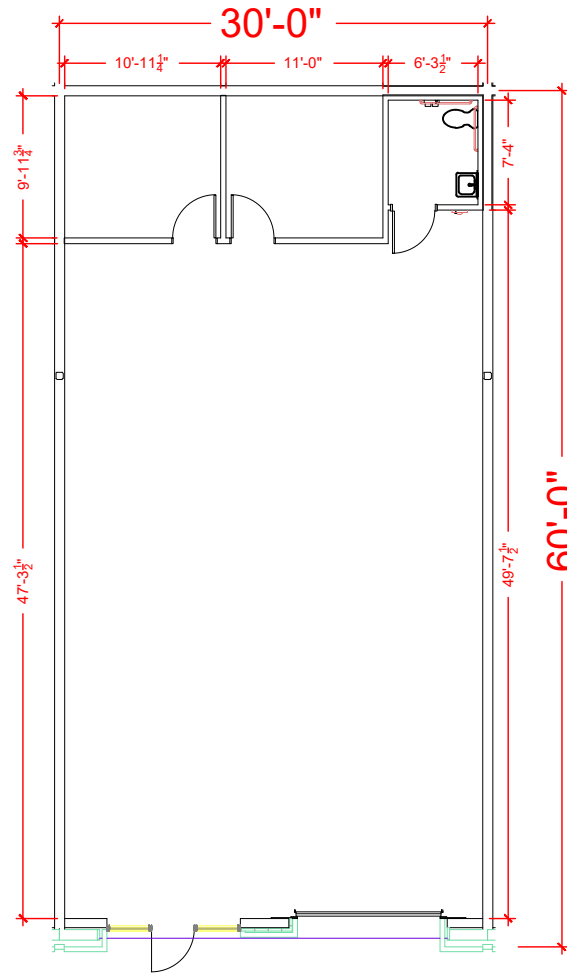

TOTAL SF AVAILABLE - 1,812 RSF

Key Plan

Floor Plan