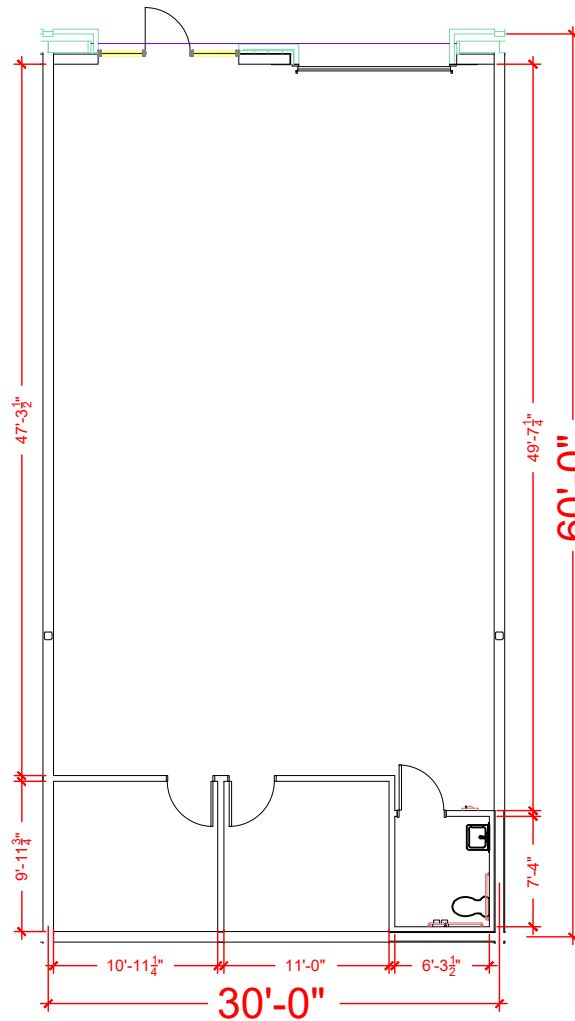

TOTAL SF AVAILABLE - 1,812 RSF

Key Plan

Floor Plan