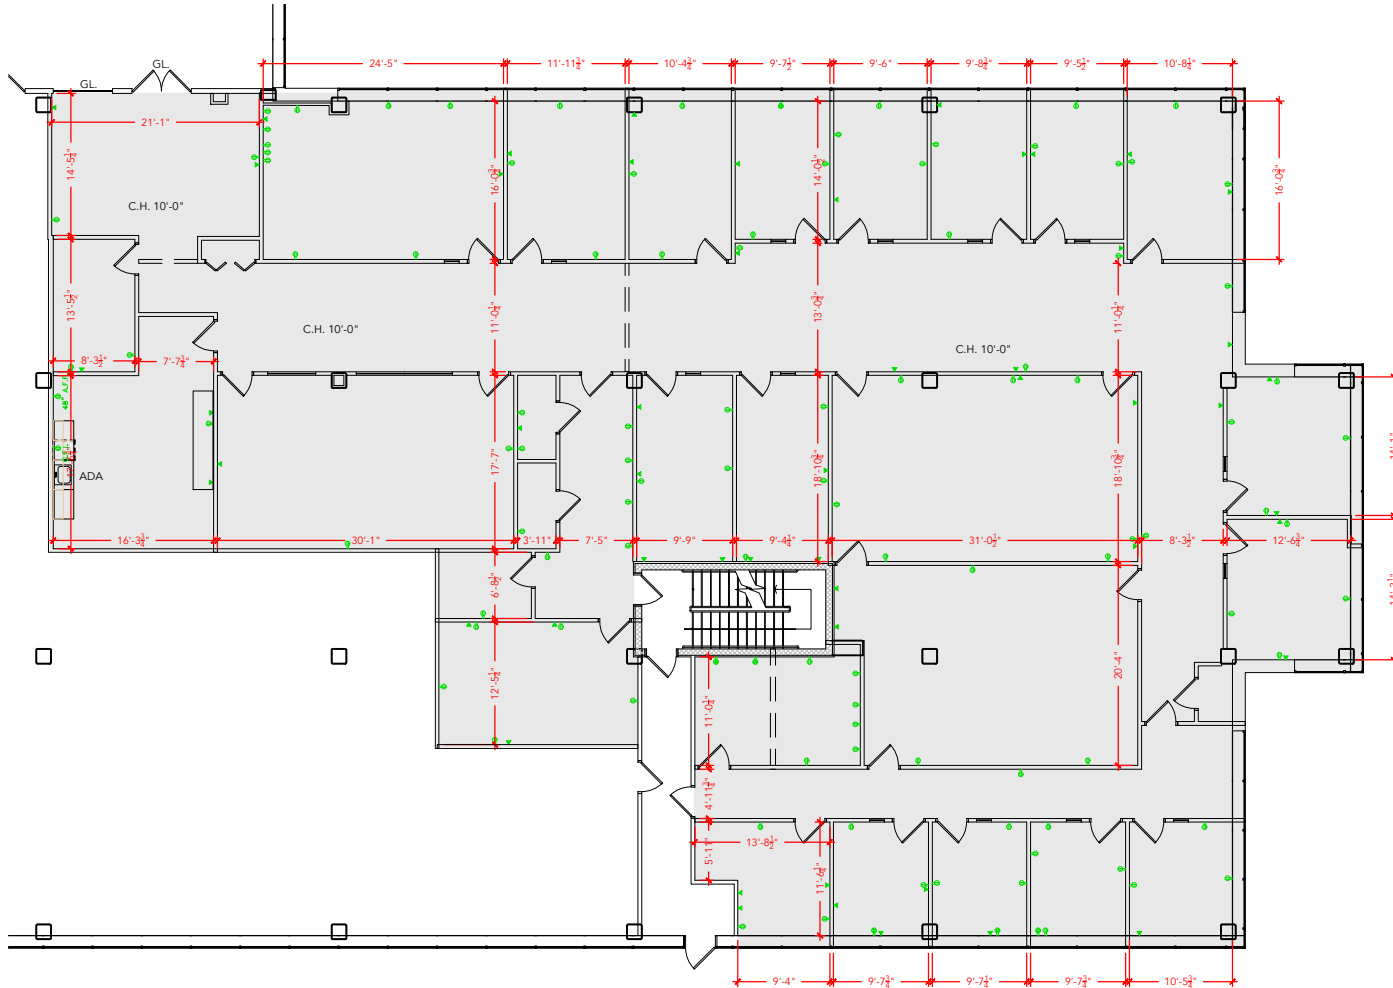

TOTAL SF AVAILABLE - 9,897 RSF (16%)

Key Plan

[Click to access 3D model](#)

Floor Plan